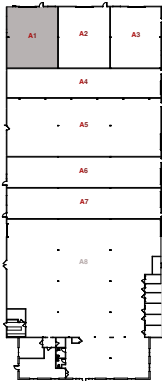

709 Jefferson Ave. | Watertown, MN.

For leasing information contact:
 lease@rentspace.com | rentspace.com | 952-929-8825

709 - A1				
Dimensions	Office	Warehouse	Total Sq. Ft.	Service
47'x39'		1,843 sq. ft.	1,843 sq. ft.	g,w,e 100amp
Restroom	Floor Drain	Service Door	Drive-In	Ceiling Ht.
Common	1	1	1-12'10'	15'-19' Tapered