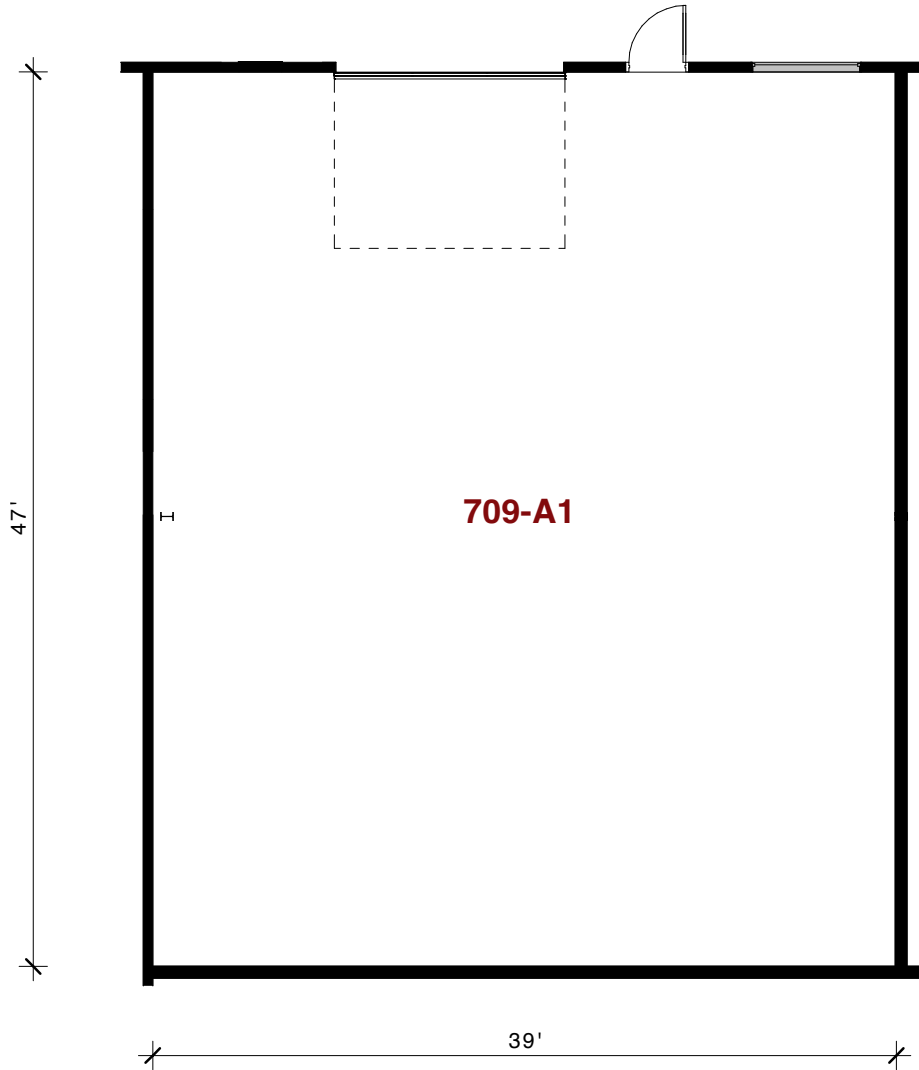

709 Jefferson Ave. | Watertown, MN.

For leasing information contact:
 lease@rentspace.com | rentspace.com | 952-929-8825

709 - A1				
Dimensions	Office	Warehouse	Total Sq. Ft.	Service
47'x39'		1,843 sq. ft.	1,843 sq. ft.	g,w,e 100amp
Restroom	Floor Drain	Service Door	Drive-In	Ceiling Ht.
Common	1	1	1-12'10'	15'-19' Tapered