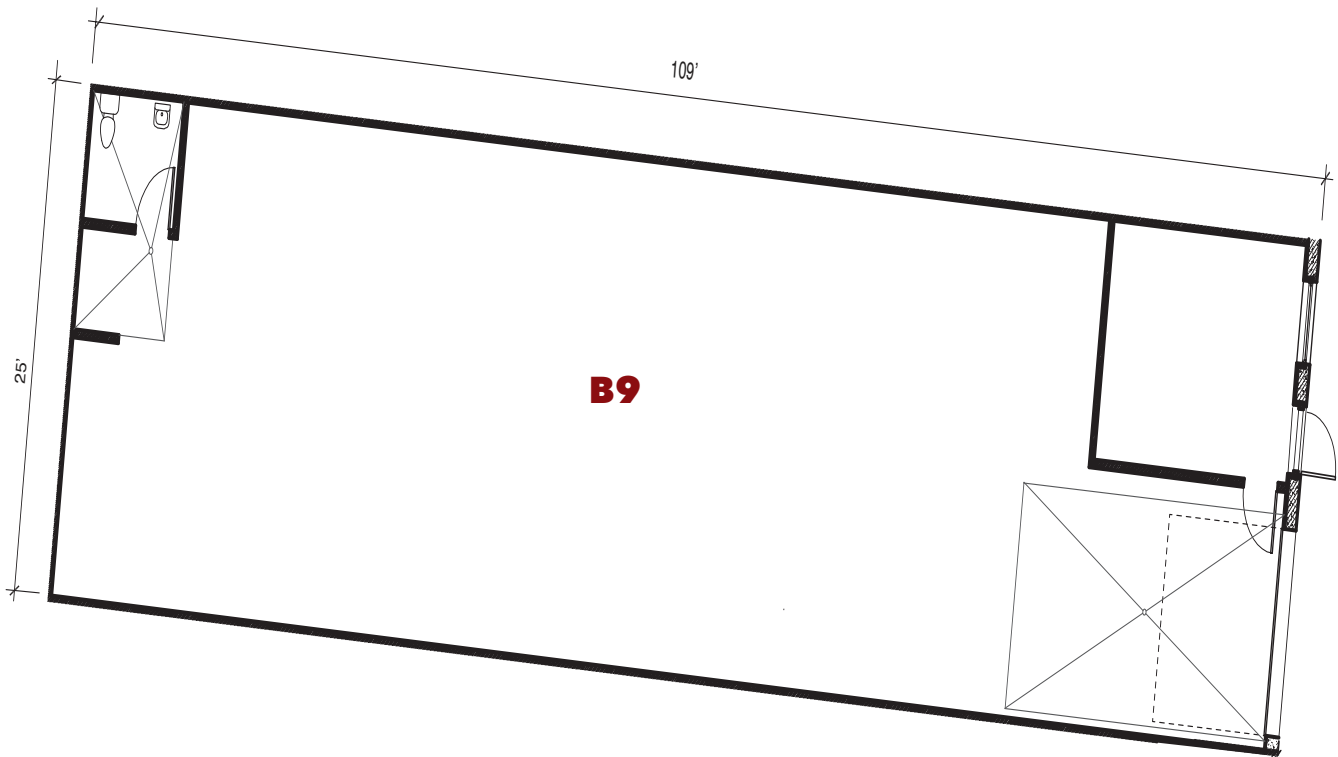

# 7600 West 27th. St. | St. Louis Pk., MN

For leasing information contact:  
 lease@rentspace.com | rentspace.com | 952-929-8825

<b>27W - B9</b>				
Dimensions	Office	Warehouse	Total Sq. Ft.	Service
25'x108'	200 sq. ft	2,500 sq. ft.	2,700 sq. ft.	g,w,e 100amp
Restroom	Floor Drain	Service Door	Drive-In/Dock-Common	Ceiling Ht.
1	2	1	1-10'x10' / 1-8'x8'	14'