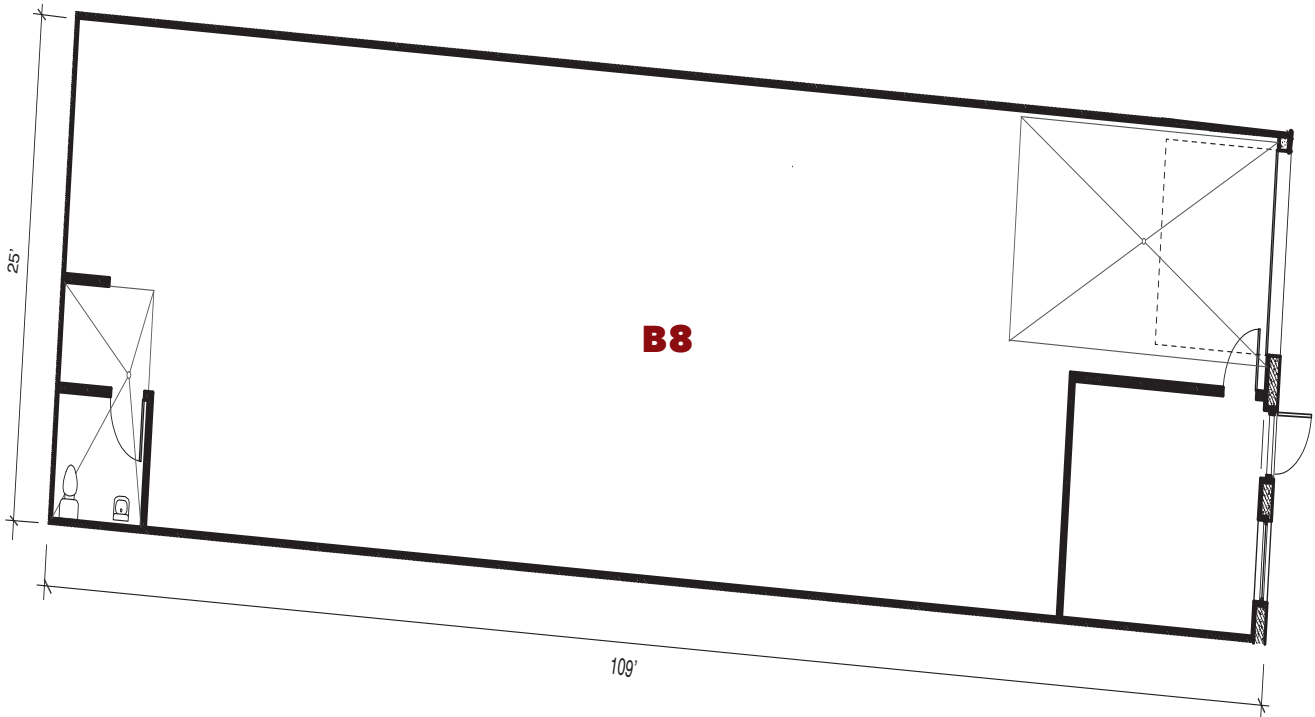

# 7600 West 27th. St. | St. Louis Pk., MN

For leasing information contact:  
 lease@rentspace.com | rentspace.com | 952-929-8825

<b>27W - B8</b>				
Dimensions	Office	Warehouse	Total Sq. Ft.	Service
25'x108'	940 sq. ft	1,760 sq. ft.	2,700 sq. ft.	g,w,e 100amp
Restroom	Floor Drain	Service Door	Drive-In/Dock-Common	Ceiling Ht.
1	2	1	1-10'x10' / 1-8'x8'	14'