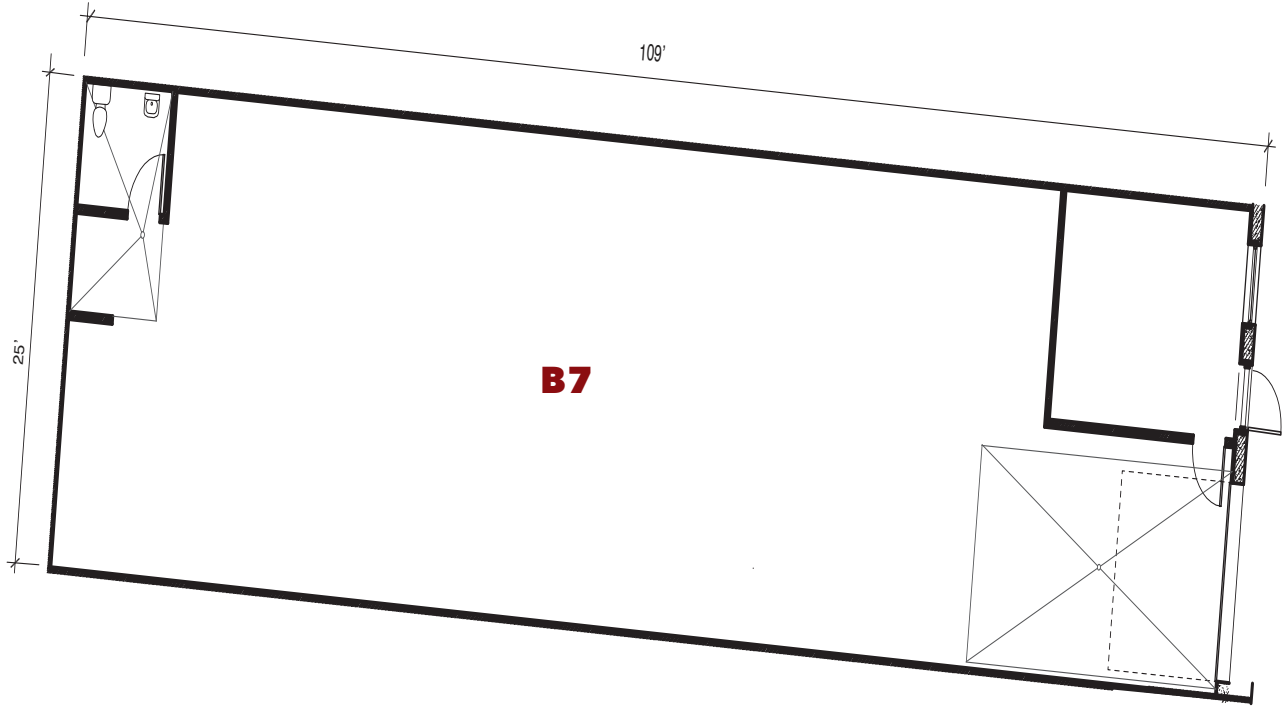

7600 West 27th. St. | St. Louis Pk., MN

For leasing information contact:
 lease@rentspace.com | rentspace.com | 952-929-8825

27W - B7				
Dimensions	Office	Warehouse	Total Sq. Ft.	Service
25'x108'	200 sq. ft	2,500 sq. ft.	2,700 sq. ft.	g,w,e 100amp
Restroom	Floor Drain	Service Door	Drive-In/Dock-Common	Ceiling Ht.
1	2	1	1-10'x10' / 1-8'x8'	14'