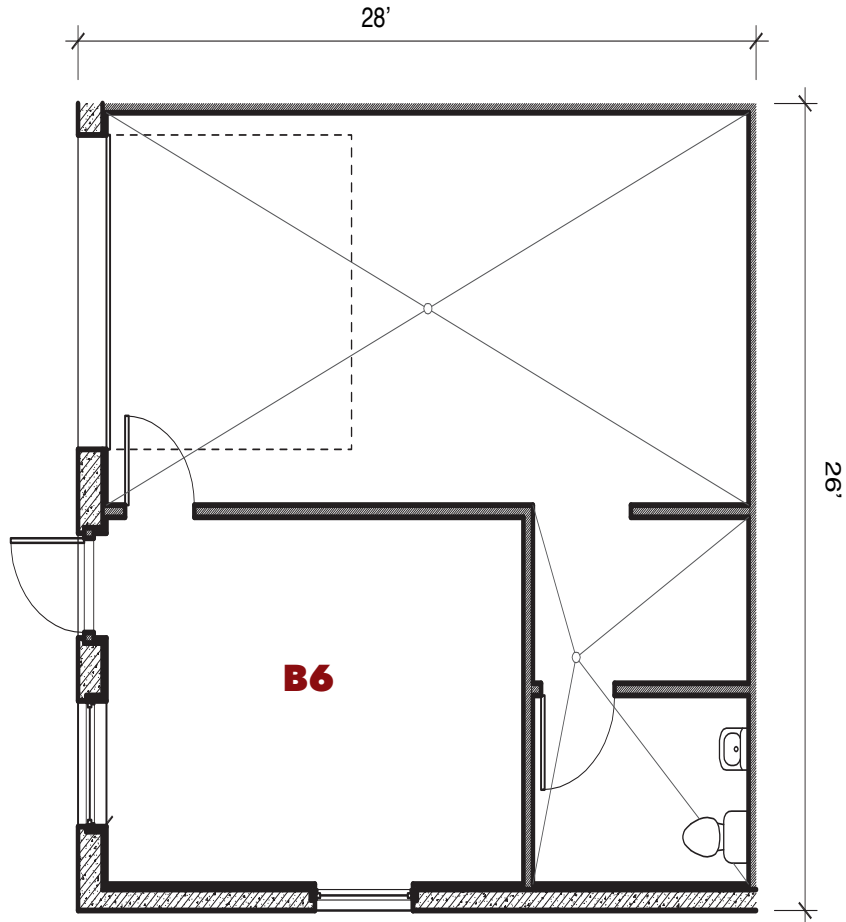

7600 West 27th. St. | St. Louis Pk., MN

For leasing information contact:
 lease@rentspace.com | rentspace.com | 952-929-8825

27W - B6				
Dimensions	Office	Warehouse	Total Sq. Ft.	Service
26'x28'	200 sq. ft	528 sq. ft.	728 sq. ft.	g,w,e 100amp
Restroom	Floor Drain	Service Door	Drive-In/Dock-Common	Ceiling Ht.
1	2	1	1-10'x10' / 1-8'x8'	14'