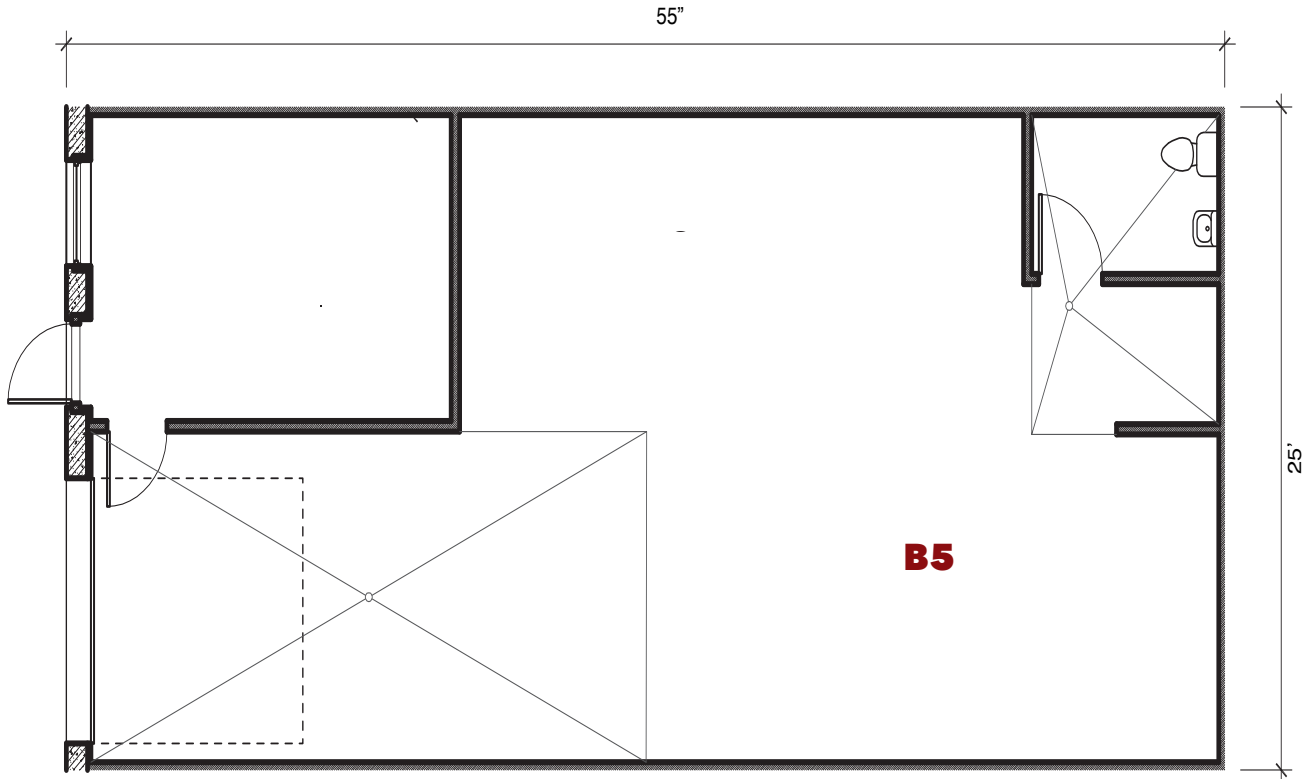

7600 West 27th. St. | St. Louis Pk., MN

For leasing information contact:
 lease@rentspace.com | rentspace.com | 952-929-8825

27W - B5				
Dimensions	Office	Warehouse	Total Sq. Ft.	Service
25'x55'	200 sq. ft	1,170 sq. ft.	1,370 sq. ft.	g,w,e 100amp
Restroom	Floor Drain	Service Door	Drive-In/Dock-Common	Ceiling Ht.
1	2	1	1-10'x10' / 1-8'x8'	14'