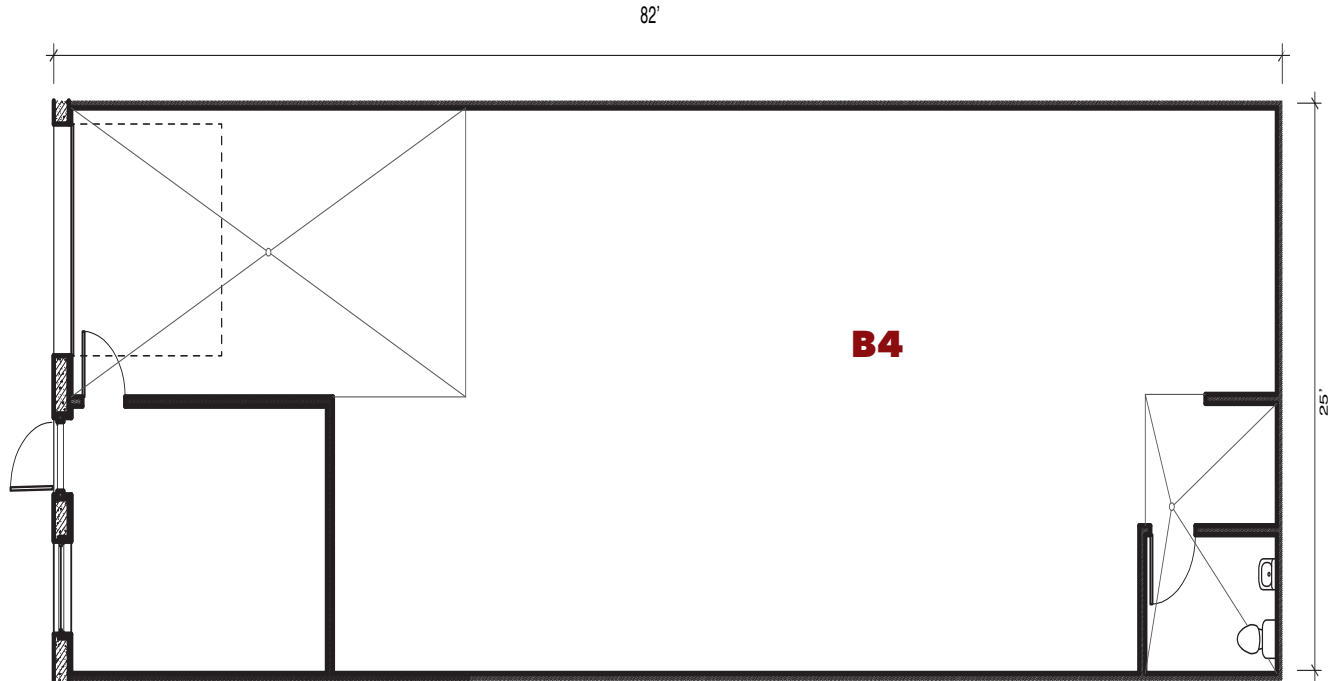

7600 West 27th. St. | St. Louis Pk., MN

For leasing information contact:
 lease@rentspace.com | rentspace.com | 952-929-8825

27W - B4				
Dimensions	Office	Warehouse	Total Sq. Ft.	Service
25'x82'	200 sq. ft	1,850 sq. ft.	2,050 sq. ft.	g,w,e 100amp
Restroom	Floor Drain	Service Door	Drive-In/Dock-Common	Ceiling Ht.
1	2	1	1-10'x10' / 1-8'x8'	14'