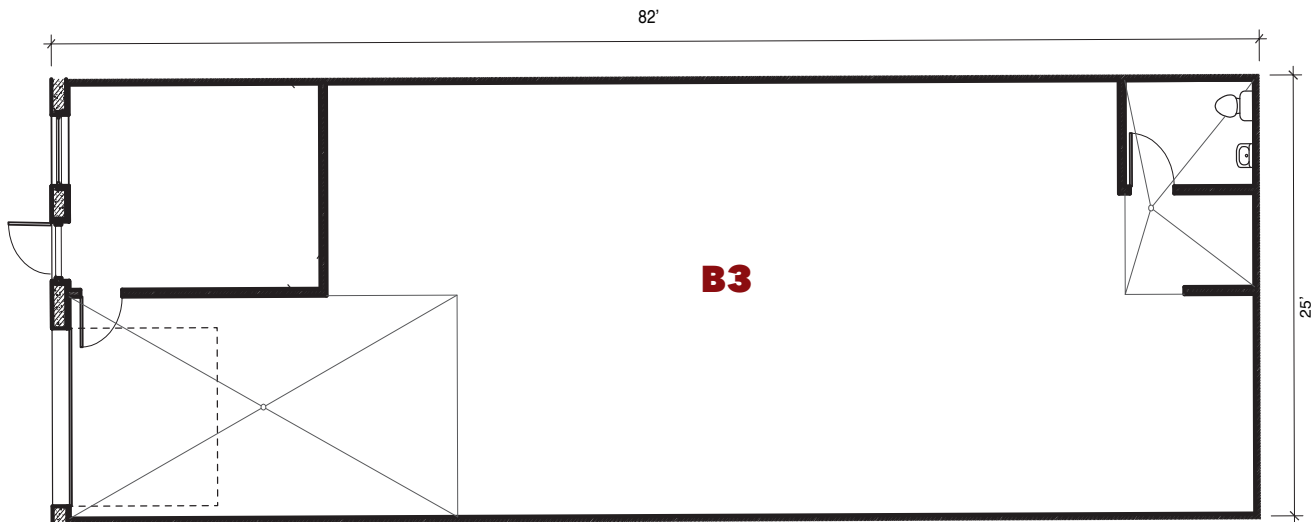

7600 West 27th. St. | St. Louis Pk., MN

For leasing information contact:
 lease@rentspace.com | rentspace.com | 952-929-8825

27W - B3				
Dimensions	Office	Warehouse	Total Sq. Ft.	Service
25'x82'	200 sq. ft	1,850 sq. ft.	2,050 sq. ft.	g,w,e 100amp
Restroom	Floor Drain	Service Door	Drive-In/Dock-Common	Ceiling Ht.
1	2	1	1-10'x10' / 1-8'x8'	14'