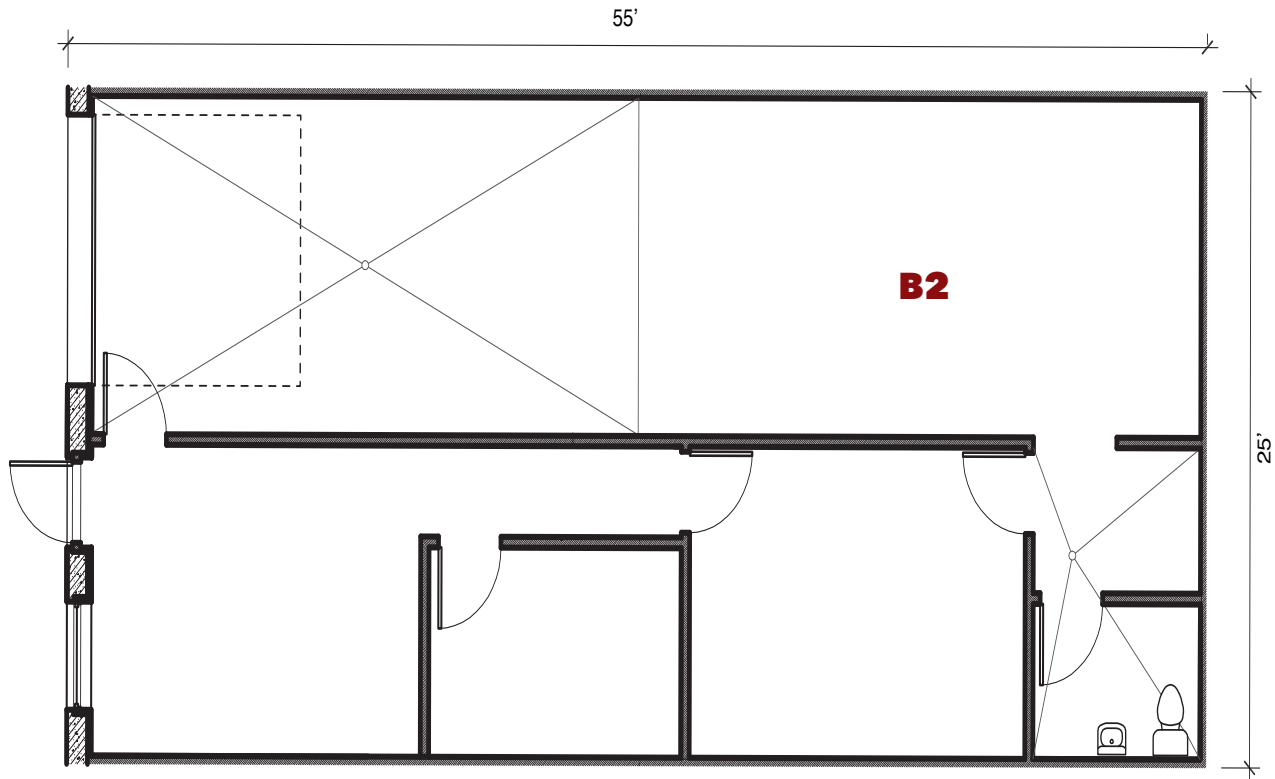

7600 West 27th. St. | St. Louis Pk., MN

For leasing information contact:
 lease@rentspace.com | rentspace.com | 952-929-8825

27W - B2				
Dimensions	Office	Warehouse	Total Sq. Ft.	Service
25'x55'	500 sq. ft	875 sq. ft.	1,375 sq. ft.	g,w,e 100amp
Restroom	Floor Drain	Service Door	Drive-In/Dock-Common	Ceiling Ht.
1	2	1	1-10'x10' / 1-8'x8'	14'