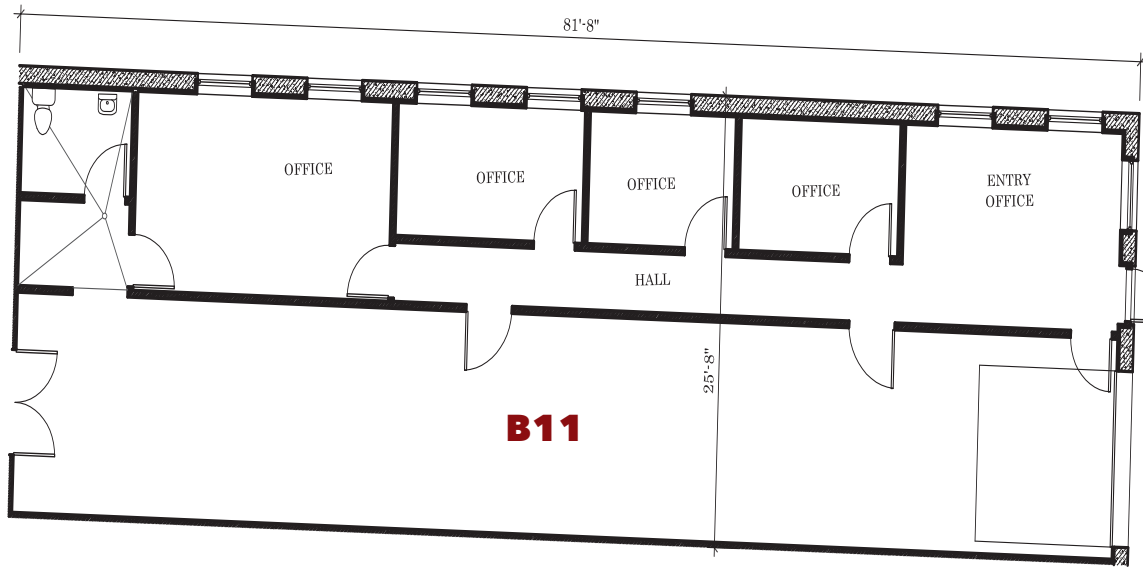

# 7600 West 27th. St. | St. Louis Pk., MN

For leasing information contact:  
 lease@rentspace.com | rentspace.com | 952-929-8825

<b>27W - B11</b>				
Dimensions	Office	Warehouse	Total Sq. Ft.	Service
25'x82'	940 sq. ft	1,110 sq. ft.	2,050 sq. ft.	g,w,e 100amp
Restroom	Floor Drain	Service Door	Drive-In/Dock-Common	Ceiling Ht.
1	2	1	1-10'10B' / 1-8'x8'	14'