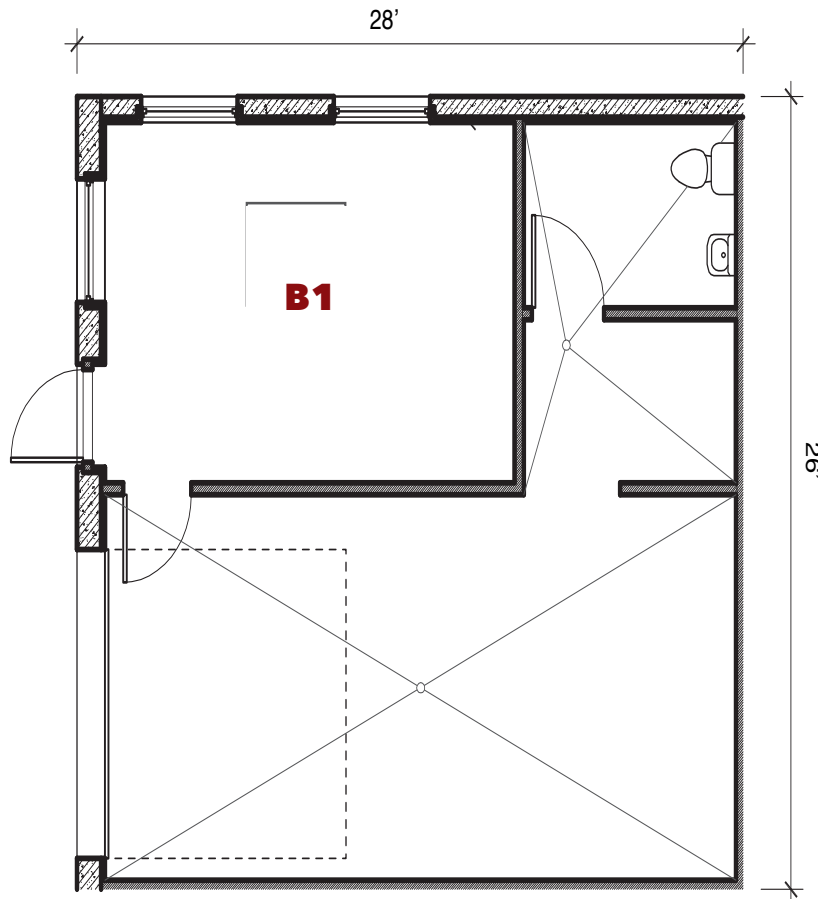

7600 West 27th. St. | St. Louis Pk., MN

For leasing information contact:
 lease@rentspace.com | rentspace.com | 952-929-8825

27W - B1				
Dimensions	Office	Warehouse	Total Sq. Ft.	Service
25'x27'	200 sq. ft	528 sq. ft.	728 sq. ft.	g,w,e 100amp
Restroom	Floor Drain	Service Door	Drive-In/Dock-Common	Ceiling Ht.
1	2	1	1-10'x10'/ 1-8'x8'	14'