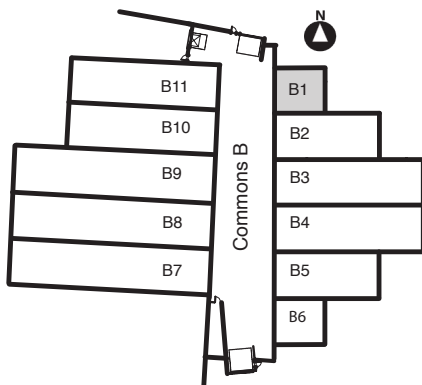

7600 West 27th. St. | St. Louis Pk., MN

For leasing information contact:
 lease@rentspace.com | rentspace.com | 952-929-8825

27W - B1				
Dimensions	Office	Warehouse	Total Sq. Ft.	Service
25'x27'	200 sq. ft	528 sq. ft.	728 sq. ft.	g,w,e 100amp
Restroom	Floor Drain	Service Door	Drive-In/Dock-Common	Ceiling Ht.
1	2	1	1-10'x10'/ 1-8'x8'	14'