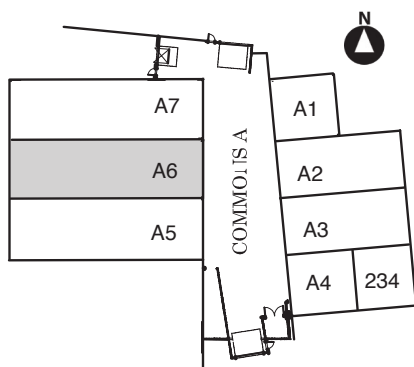

# 7600 West 27th. St. | St. Louis Pk., MN

For leasing information contact:  
 lease@rentspace.com | rentspace.com | 952-929-8825

<b>27W - A6</b>				
Dimensions	Office	Warehouse	Total Sq. Ft.	Service
25'x82'	200 sq. ft	1.850 sq. ft.	2,050 sq. ft.	g,w,e 100amp
Restroom	Floor Drain	Service Door	Drive-In/Dock-Common	Ceiling Ht.
1	3	1	1-10'x10' / 1-8'x8'	14'