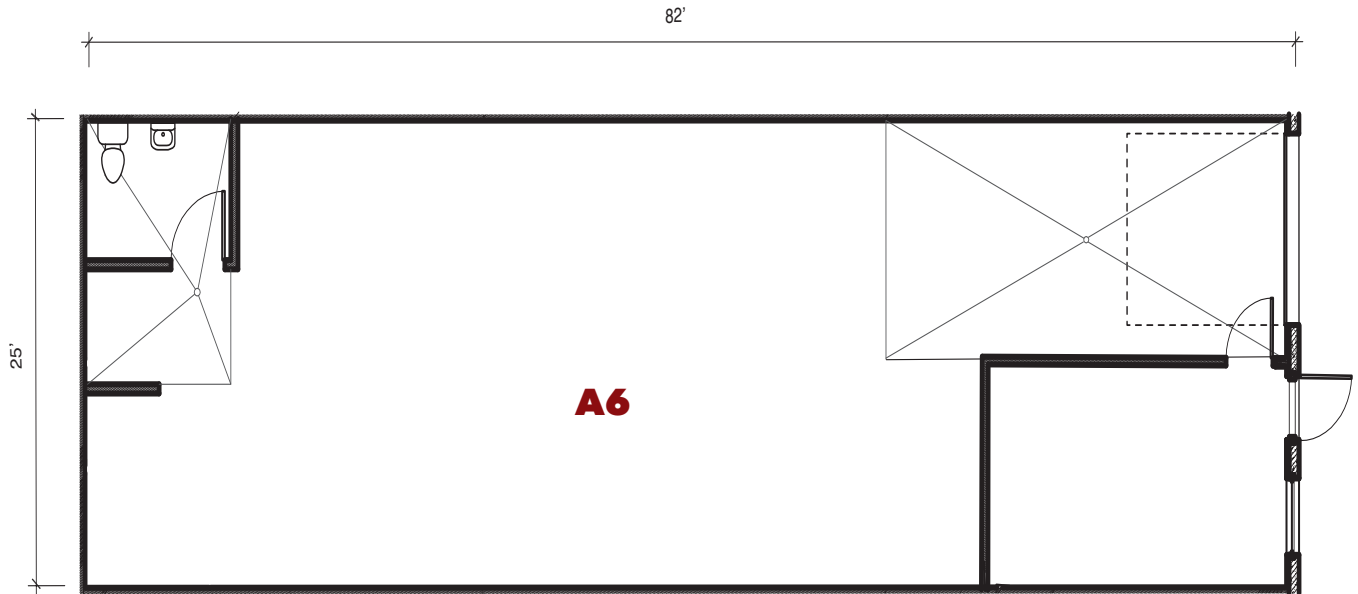

# 7600 West 27th. St. | St. Louis Pk., MN

For leasing information contact:  
 lease@rentspace.com | rentspace.com | 952-929-8825

<b>27W - A6</b>				
Dimensions	Office	Warehouse	Total Sq. Ft.	Service
25'x82'	200 sq. ft	1.850 sq. ft.	2,050 sq. ft.	g,w,e 100amp
Restroom	Floor Drain	Service Door	Drive-In/Dock-Common	Ceiling Ht.
1	3	1	1-10'x10' / 1-8'x8'	14'