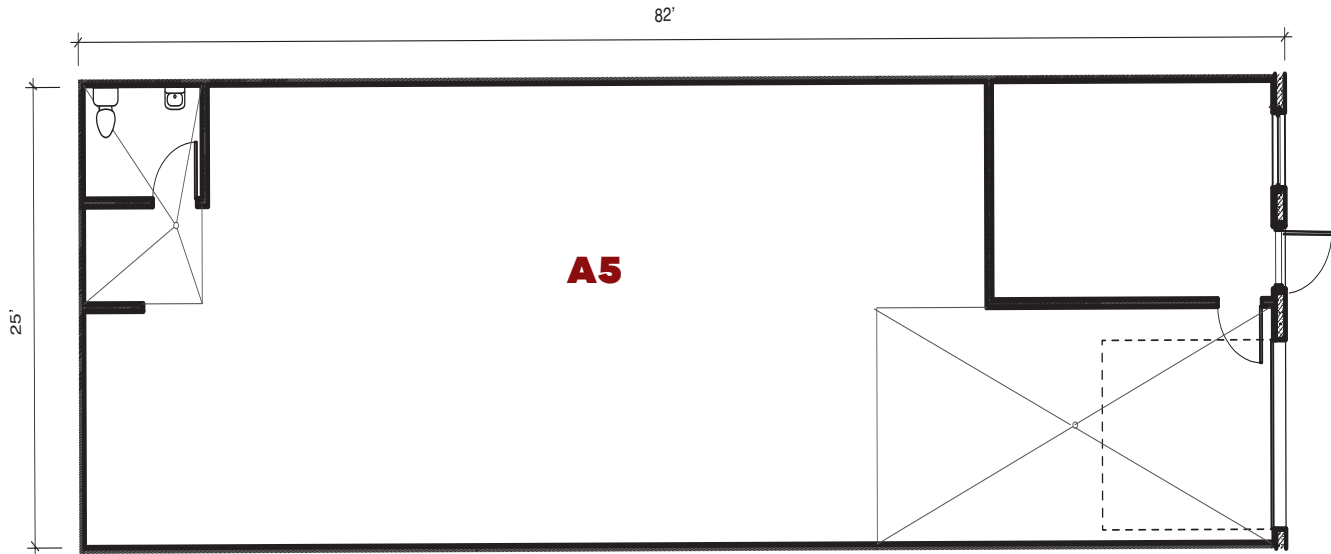

# 7600 West 27th. St. | St. Louis Pk., MN

For leasing information contact:  
 lease@rentspace.com | rentspace.com | 952-929-8825

<b>27W - A5</b>				
Dimensions	Office	Warehouse	Total Sq. Ft.	Service
25'x82'	200 sq. ft	1,850 sq. ft.	2,050 sq. ft.	g,w,e 600amp
Restroom	Floor Drain	Service Door	Drive-In/Dock-Common	Ceiling Ht.
1	3	1	1-10x10" / 1-8'x8'	14'