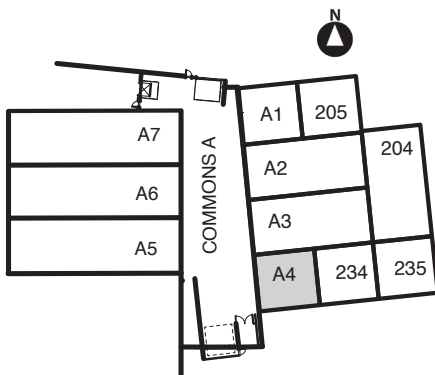

## 27W - A4

Dimensions	Office	Warehouse	Total Sq. Ft.	Service
26' x 28'	200 sq. ft	528 sq. ft.	728 sq. ft.	g,w,e 100amp
Restroom	Floor Drain	Service Door	Drive-In/Dock-Common	Ceiling Ht.
1	2	1	1-10'x10' / 1-8'x8'	14'