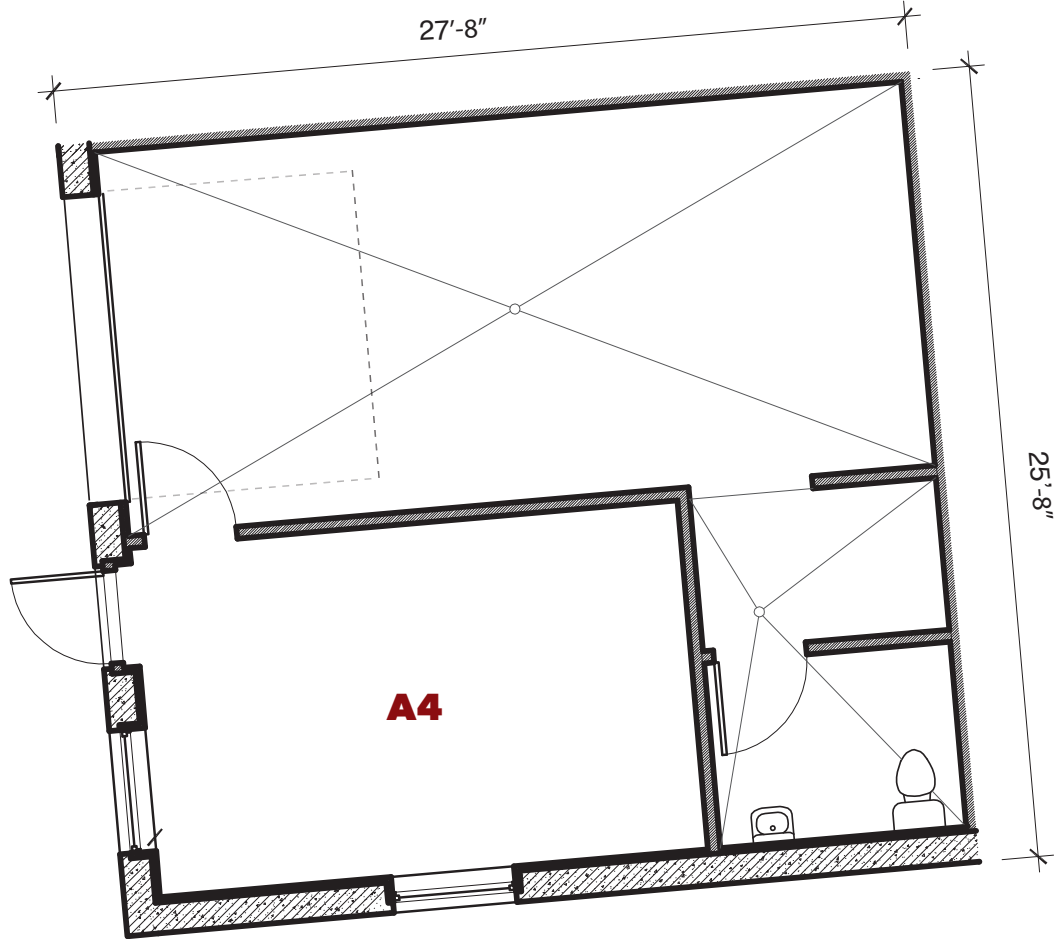

## 27W - A4

Dimensions	Office	Warehouse	Total Sq. Ft.	Service
26' x 28'	200 sq. ft	528 sq. ft.	728 sq. ft.	g,w,e 100amp
Restroom	Floor Drain	Service Door	Drive-In/Dock-Common	Ceiling Ht.
1	2	1	1-10'x10' / 1-8'x8'	14'