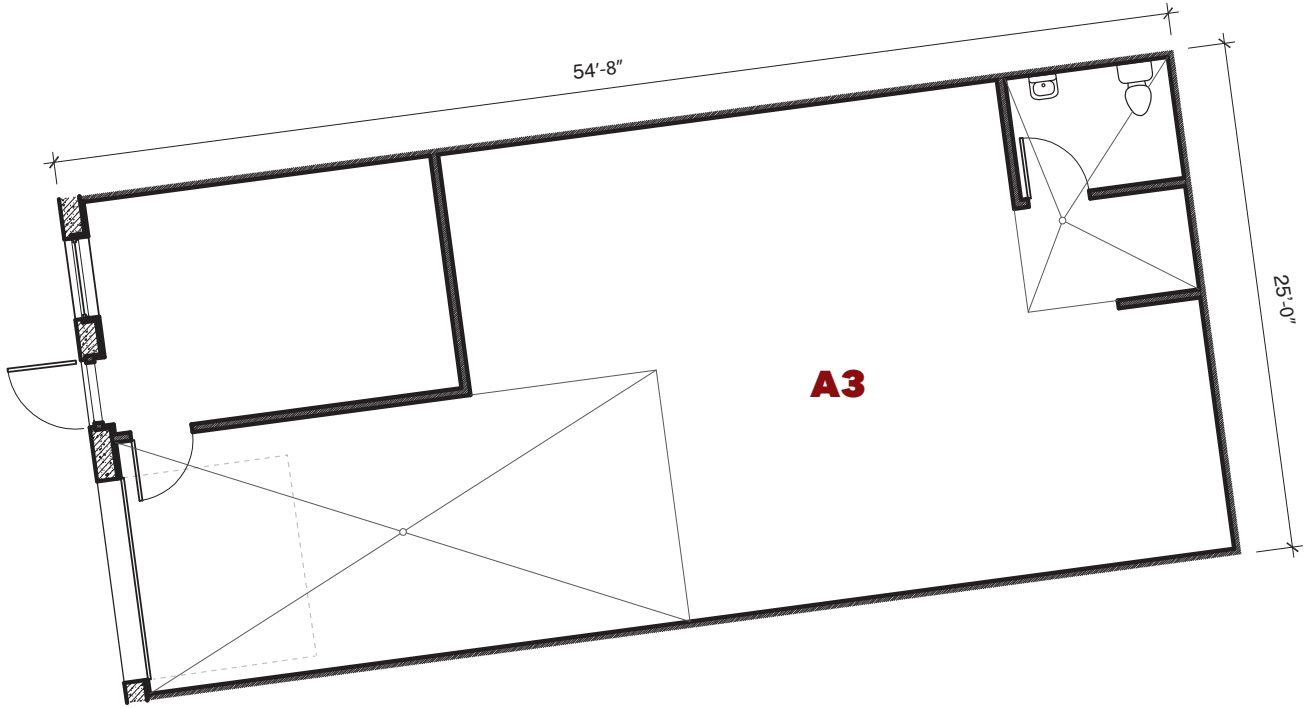

# 7600 West 27th. St. | St. Louis Pk., MN

For leasing information contact:  
 lease@rentspace.com | rentspace.com | 952-929-8825

<b>27W - A3</b>				
Dimensions	Office	Warehouse	Total Sq. Ft.	Service
25' x 55'	200 sq. ft	1,175 sq. ft.	1,375 sq. ft.	g,w,e 100amp
Restroom	Floor Drain	Service Door	Drive-In/Dock-Common	Ceiling Ht.
1	2	1	1-10'x10' / 1-8'x8'	14'