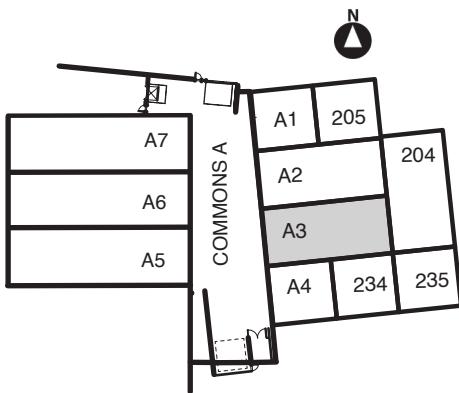

# 7600 West 27th. St. | St. Louis Pk., MN

For leasing information contact:  
 lease@rentspace.com | rentspace.com | 952-929-8825

<b>27W - A3</b>				
Dimensions	Office	Warehouse	Total Sq. Ft.	Service
25' x 55'	200 sq. ft	1,175 sq. ft.	1,375 sq. ft.	g,w,e 100amp
Restroom	Floor Drain	Service Door	Drive-In/Dock-Common	Ceiling Ht.
1	2	1	1-10'x10' / 1-8'x8'	14'