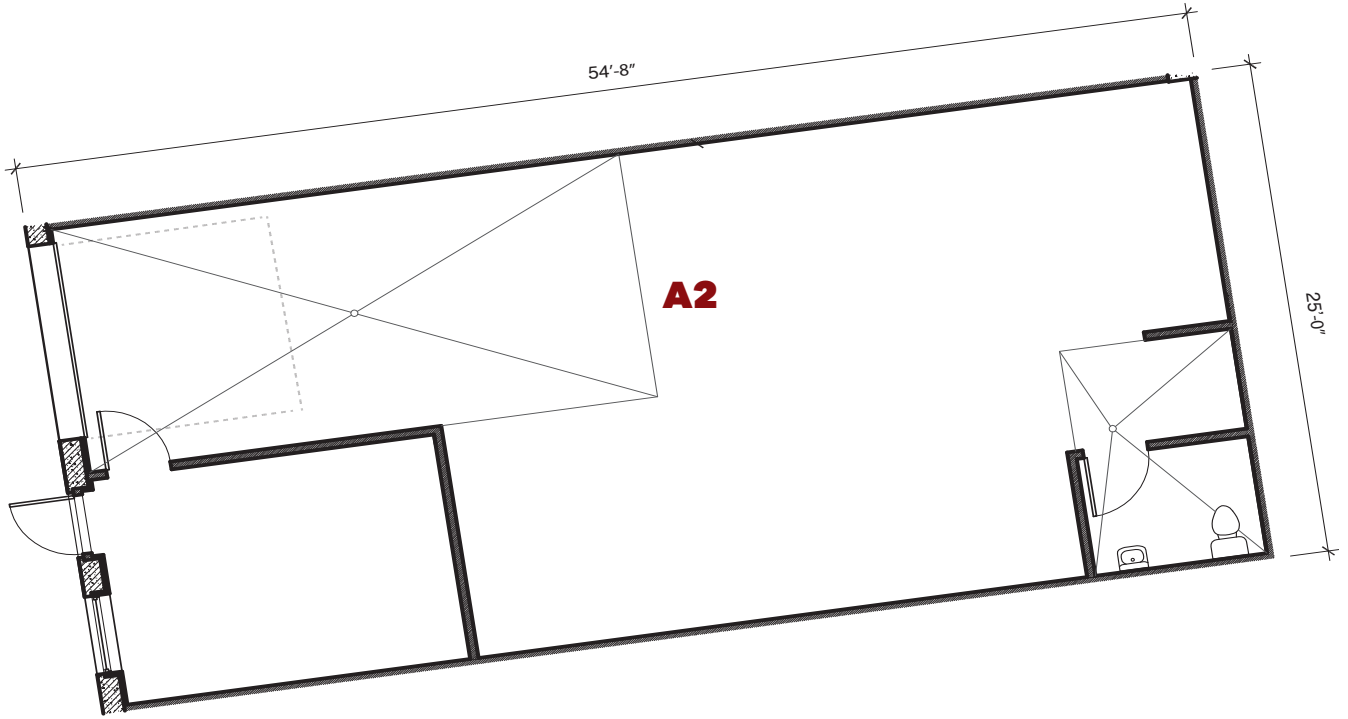

7600 West 27th. St. | St. Louis Pk., MN

For leasing information contact:
 lease@rentspace.com | rentspace.com | 952-929-8825

27W - A2				
Dimensions	Office	Warehouse	Total Sq. Ft.	Service
25' x 55'	200 sq. ft	1,175 sq. ft.	1,375 sq. ft.	g,w,e 100amp
Restroom	Floor Drain	Service Door	Drive-In/Dock-Common	Ceiling Ht.
1	2	1	1-10'x10' / 1-8'x8'	14'