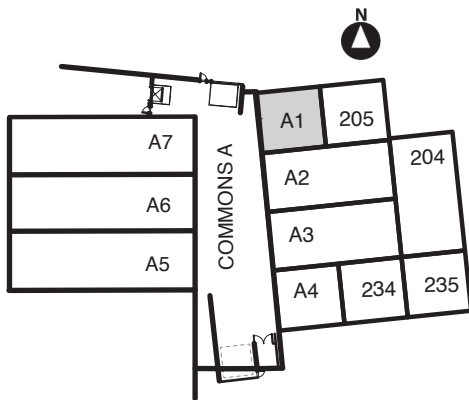

7600 West 27th. St. | St. Louis Pk., MN

For leasing information contact:
 lease@rentspace.com | rentspace.com | 952-929-8825

27W - A1				
Dimensions	Office	Warehouse	Total Sq. Ft.	Service
26' x 28'	200 sq. ft	528 sq. ft.	728 sq. ft.	g,w,e 100amp
Restroom	Floor Drain	Service Door	Drive-In/Dock-Common	Ceiling Ht.
1	2	1	1-10'x10' / 1-8'x8'	14'