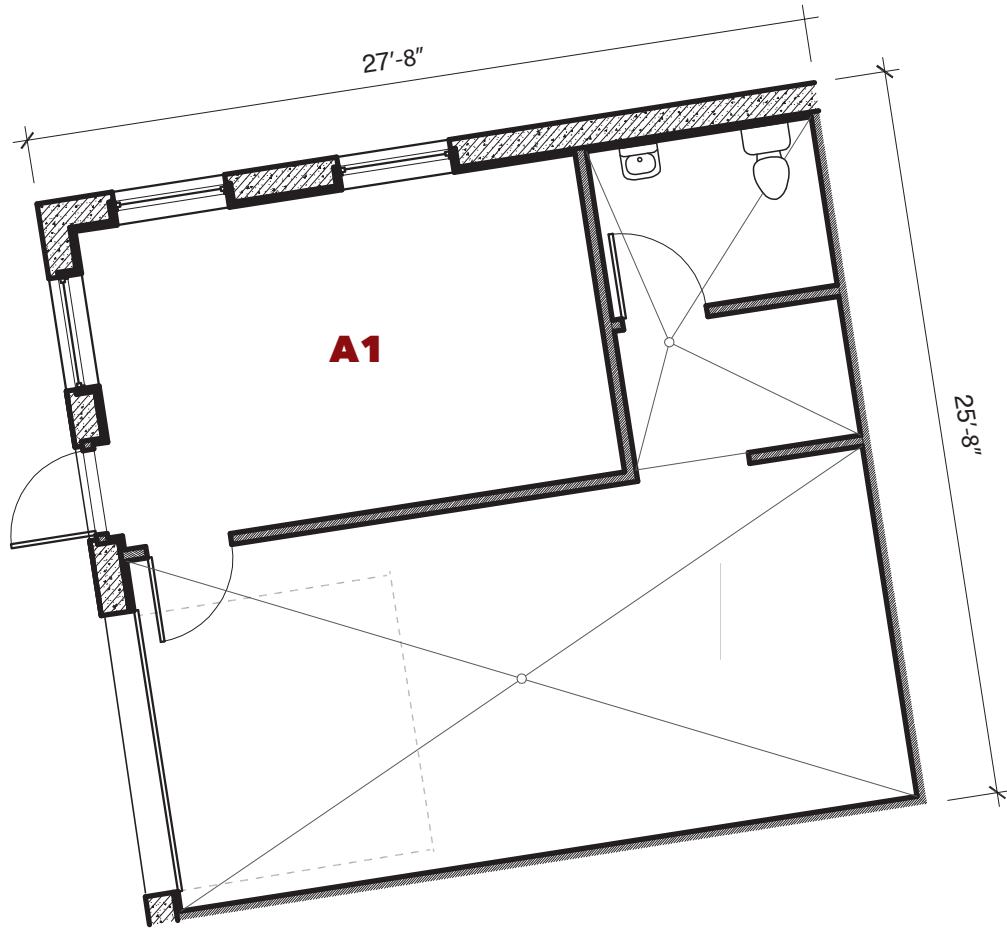

7600 West 27th. St. | St. Louis Pk., MN

For leasing information contact:
 lease@rentspace.com | rentspace.com | 952-929-8825

27W - A1				
Dimensions	Office	Warehouse	Total Sq. Ft.	Service
26' x 28'	200 sq. ft	528 sq. ft.	728 sq. ft.	g,w,e 100amp
Restroom	Floor Drain	Service Door	Drive-In/Dock-Common	Ceiling Ht.
1	2	1	1-10'x10' / 1-8'x8'	14'