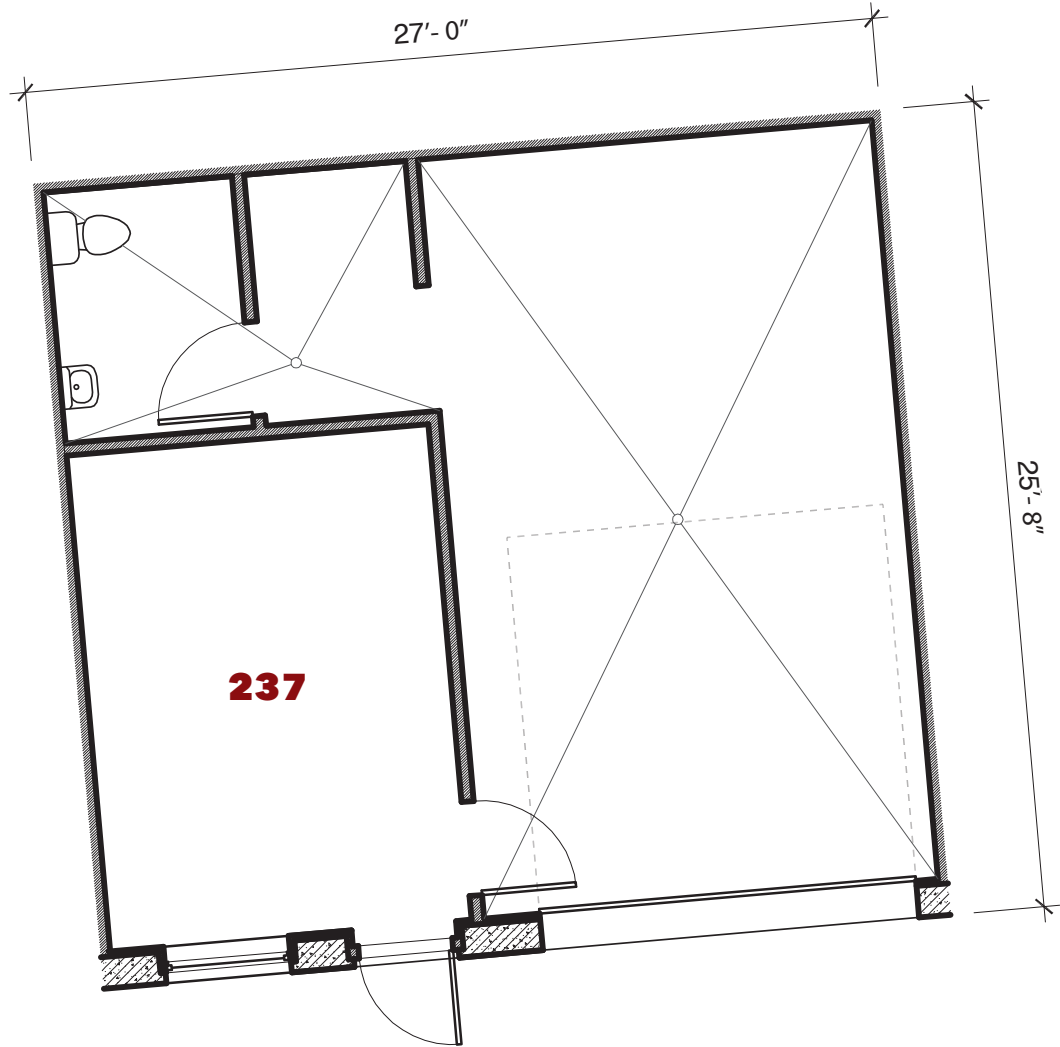

7600 West 27th. St. | St. Louis Pk., MN

For leasing information contact:
 lease@rentspace.com | rentspace.com | 952-929-8825

27W -237				
Dimensions	Office	Warehouse	Total Sq. Ft.	Service
25.8' x 27'	200 sq. Ft.	496 sq. ft.	696 sq. ft.	g,w,e 100amp
Restroom	Floor Drain	Service Door	Drive-In	Ceiling Ht.
1	2	1	1-12'12'	14'