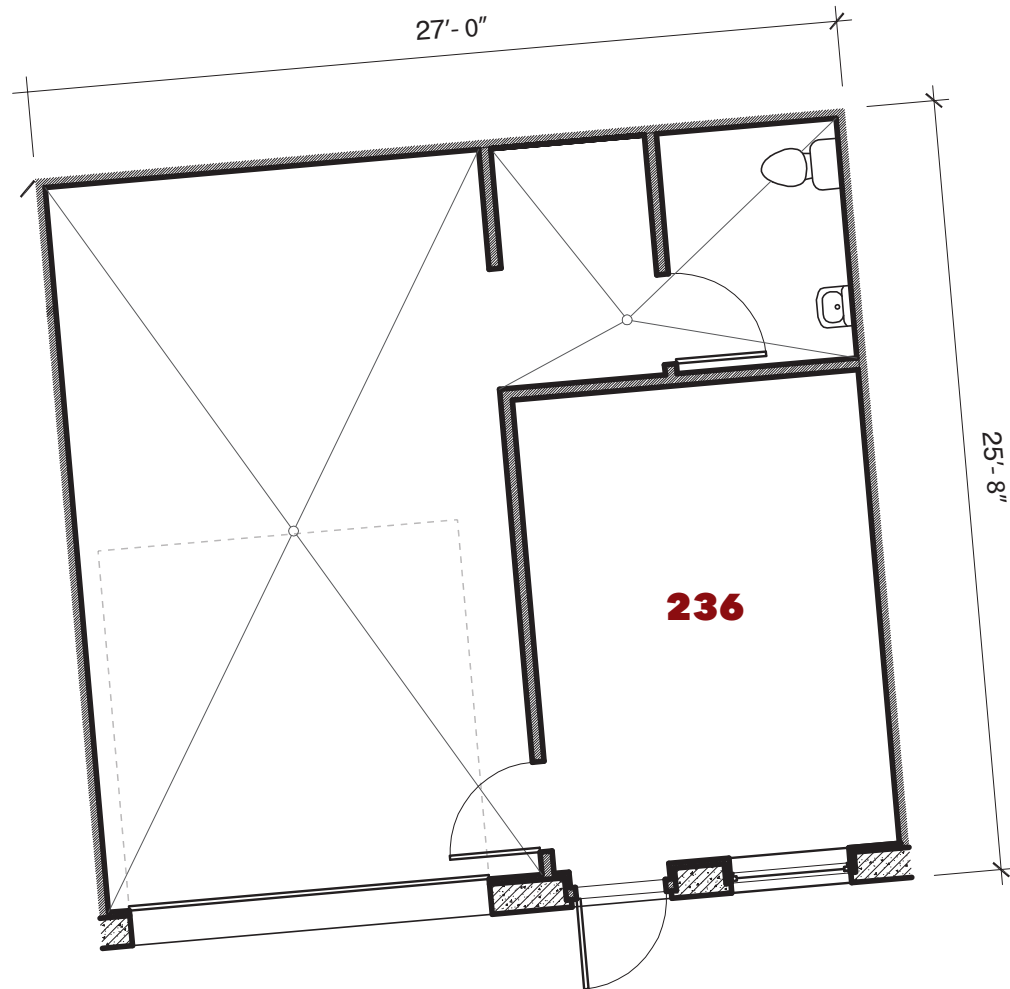

7600 West 27th. St. | St. Louis Pk., MN

For leasing information contact:
 lease@rentspace.com | rentspace.com | 952-929-8825

| 27W - 236 | | | | |
|------------------|-------------|--------------|---------------|--------------|
| Dimensions | Office | Warehouse | Total Sq. Ft. | Service |
| 26' x 27' | 200 sq. ft | 502 sq. ft. | 702 sq. ft. | g,w,e 100amp |
| Restroom | Floor Drain | Service Door | Drive-In | Ceiling Ht. |
| 1 | 2 | 1 | 1-12'12' | 14' |