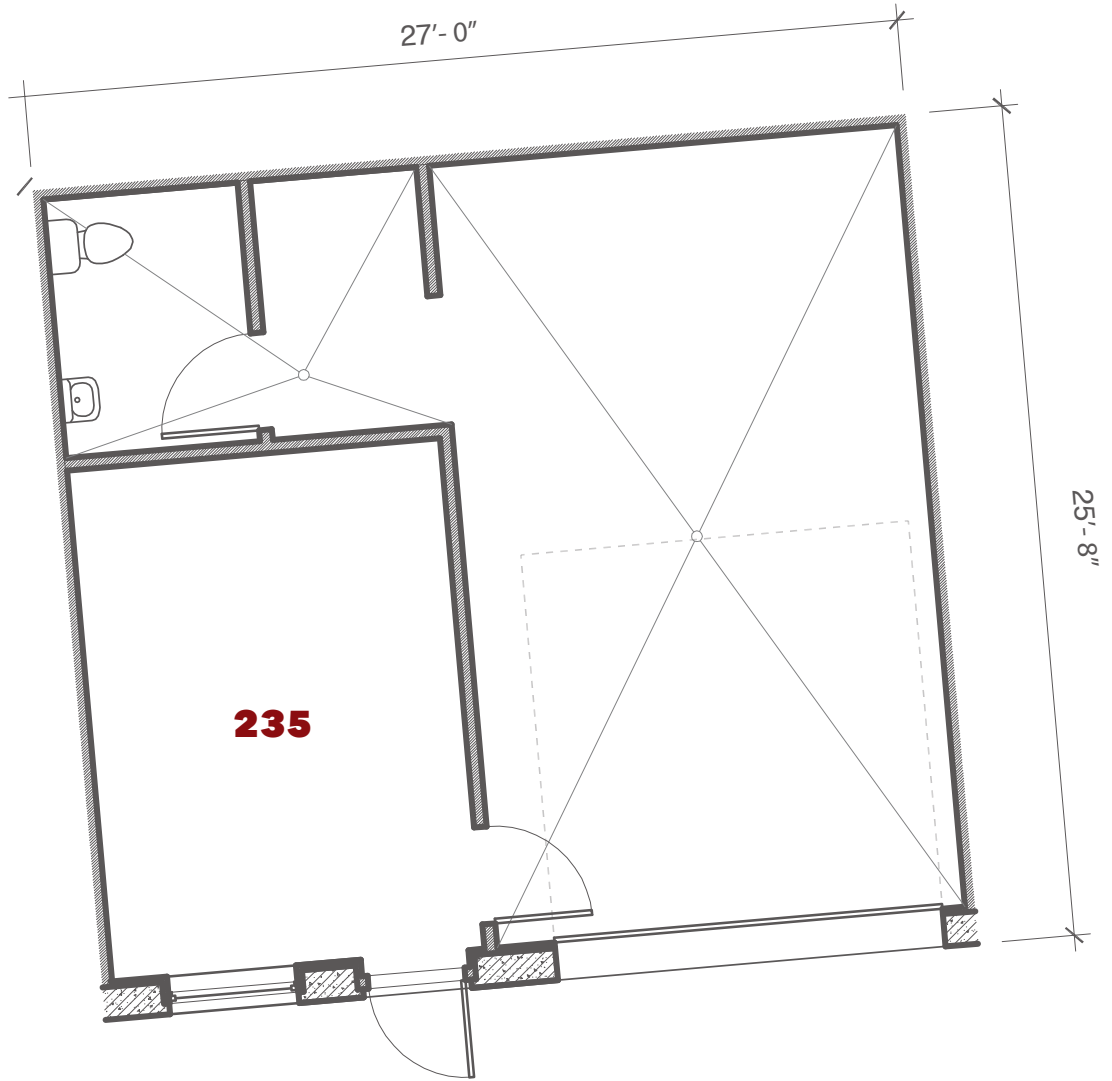

7600 West 27th. St. | St. Louis Pk., MN

For leasing information contact:
 lease@rentspace.com | rentspace.com | 952-929-8825

27W - 235				
Dimensions	Office	Warehouse	Total Sq. Ft.	Service
26' x 27'	200 sq. ft	502 sq. ft.	702 sq. ft.	g,w,e 100amp
Restroom	Floor Drain	Service Door	Drive-In	Ceiling Ht.
1	2	1	1-12'12'	14'