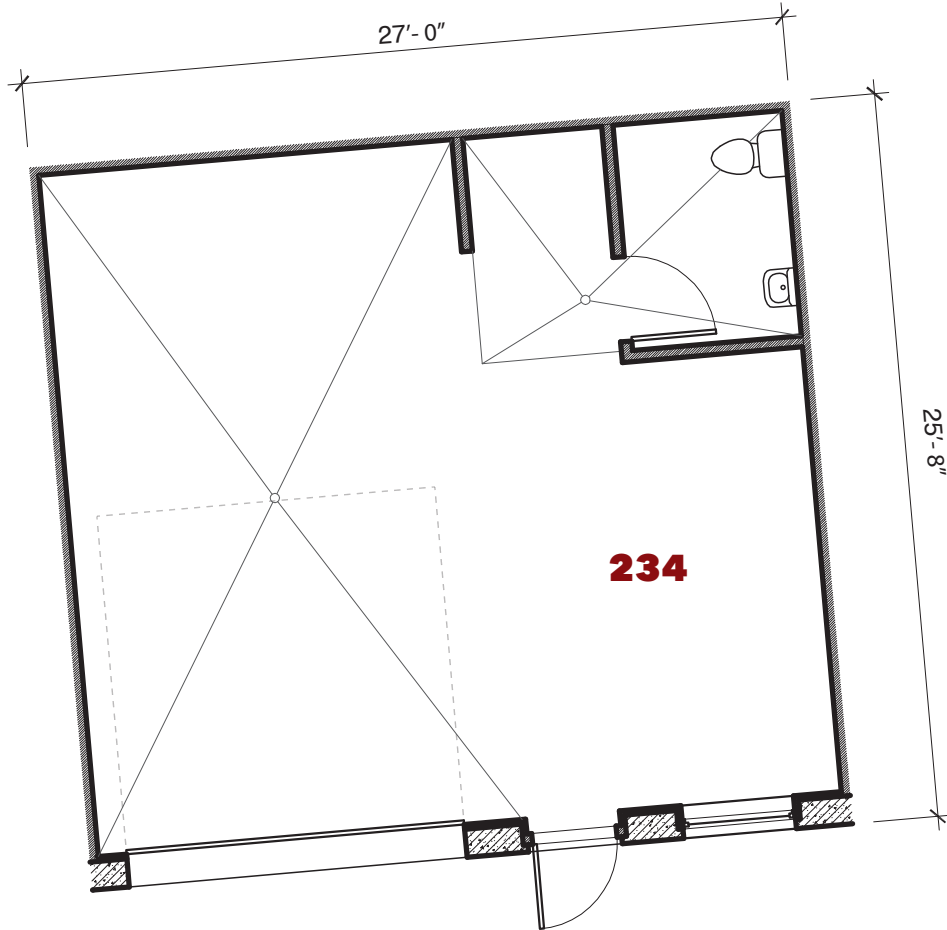

7600 West 27th. St. | St. Louis Pk., MN

For leasing information contact:
 lease@rentspace.com | rentspace.com | 952-929-8825

27W - 234				
Dimensions	Office	Warehouse	Total Sq. Ft.	Service
26' x 28'	200 sq. ft	502 sq. ft.	702 sq. ft.	g,w,e 100amp
Restroom	Floor Drain	Service Door	Drive-In	Ceiling Ht.
1	2	1	1-12'12'	14'