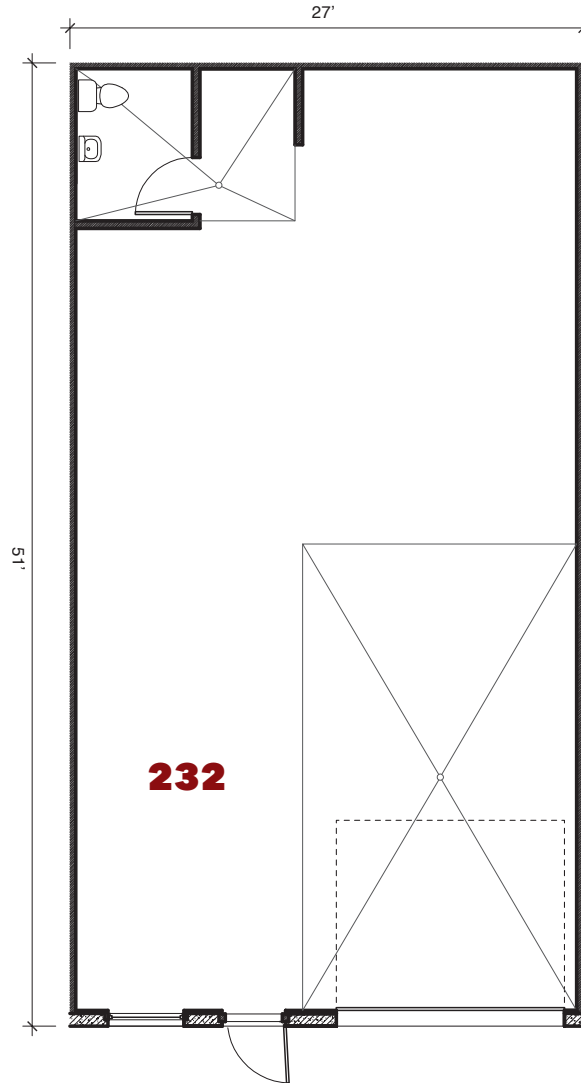

7600 West 27th. St. | St. Louis Pk., MN

For leasing information contact:
 lease@rentspace.com | rentspace.com | 952-929-8825

27W - 232				
Dimensions	Office	Warehouse	Total Sq. Ft.	Service
27'x51'		1,377 sq. ft.	1,377 sq. ft.	g,w,e 100amp
Restroom	Floor Drain	Service Door	Drive-In	Ceiling Ht.
1	2	1	1-12'12'	14'