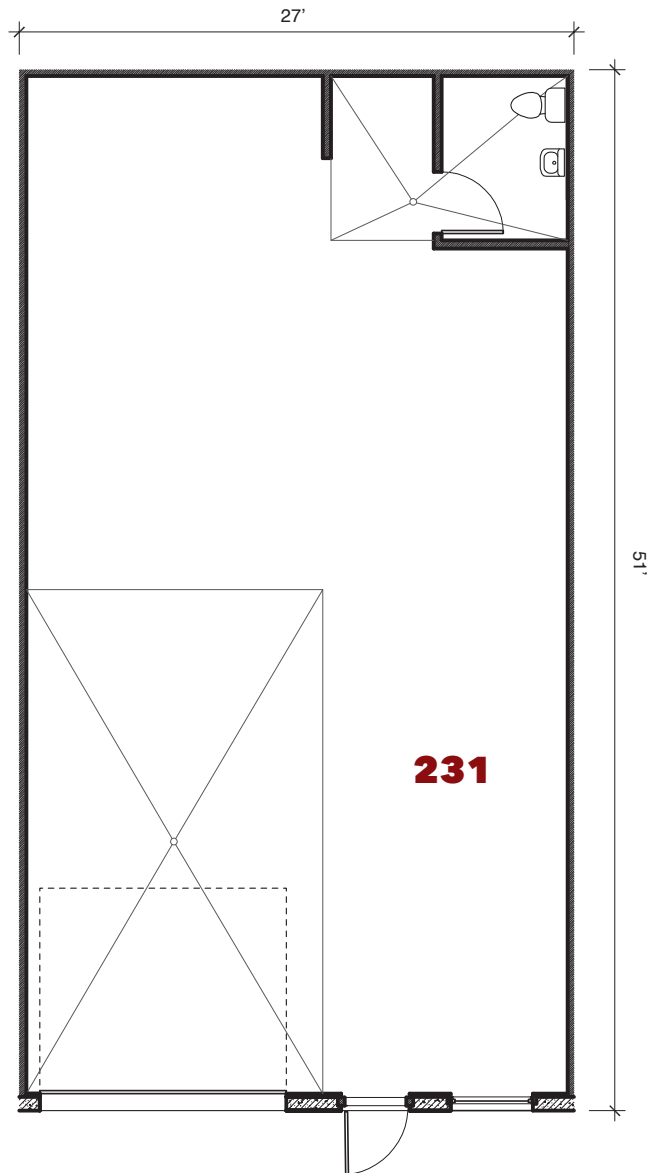

7600 West 27th. St. | St. Louis Pk., MN

For leasing information contact:
 lease@rentspace.com | rentspace.com | 952-929-8825

27W - 231				
Dimensions	Office	Warehouse	Total Sq. Ft.	Service
27'x51'		1,377 sq. ft.	1,377 sq. ft.	g,w,e 100amp
Restroom	Floor Drain	Service Door	Drive-In	Ceiling Ht.
1	2	1	1-12'12'	14'