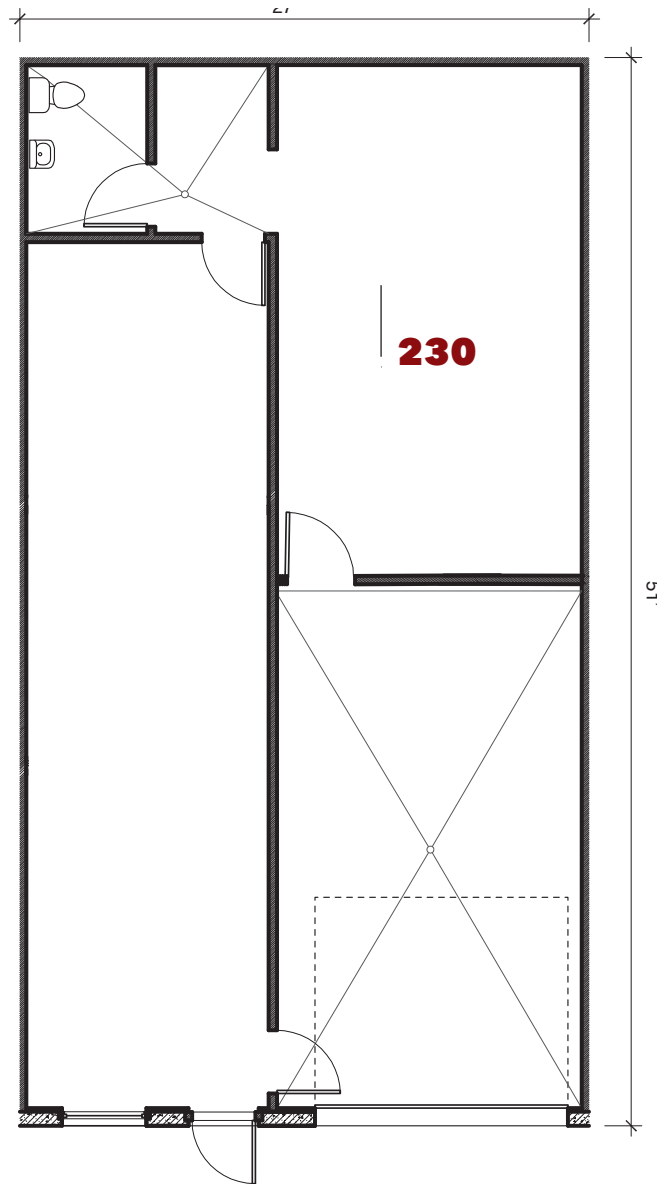

7600 West 27th. St. | St. Louis Pk., MN

For leasing information contact:
 lease@rentspace.com | rentspace.com | 952-929-8825

27W - 230				
Dimensions	Office	Warehouse	Total Sq. Ft.	Service
27'x51'	500 sq. ft	877 sq. ft.	1,377 sq. ft.	g,w,e 100amp
Restroom	Floor Drain	Service Door	Drive-In	Ceiling Ht.
1	2	1	1-12'12'	14'