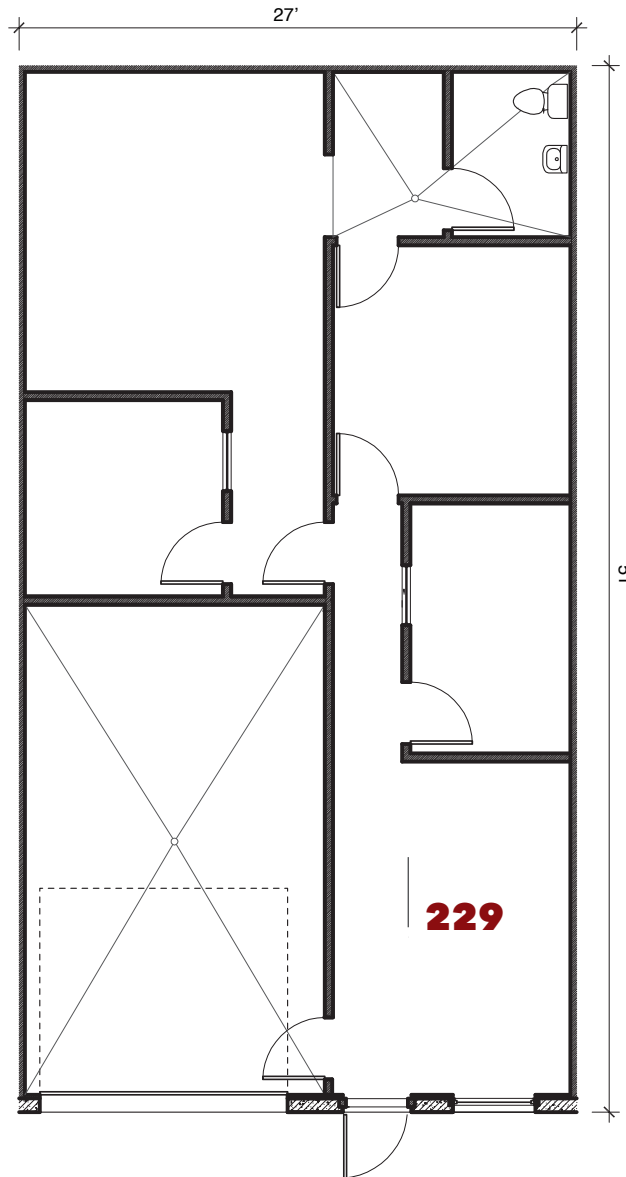

7600 West 27th. St. | St. Louis Pk., MN

For leasing information contact:
 lease@rentspace.com | rentspace.com | 952-929-8825

27W - 229				
Dimensions	Office	Warehouse	Total Sq. Ft.	Service
27'x51'	800 sq. ft	577 sq. ft.	1,377 sq. ft.	g,w,e 100amp
Restroom	Floor Drain	Service Door	Drive-In	Ceiling Ht.
1	2	1	1-12'12'	14'