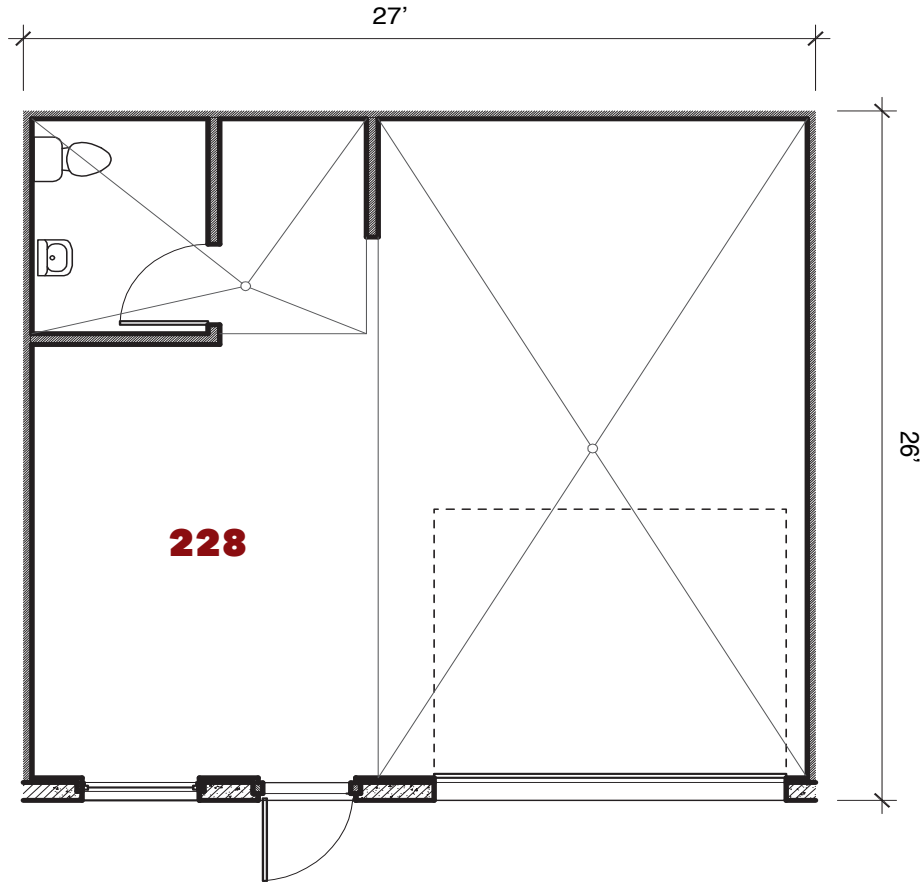

B1	208	207				
B2			206	A7		
B3			A6			
B4			A5			
B5						
B6	228	229	230	231	232	233

27W - 228				
Dimensions	Office	Warehouse	Total Sq. Ft.	Service
27'x26'		702 sq. ft.	702 sq. ft.	g,w,e 100amp
Restroom	Floor Drain	Service Door	Drive-In	Ceiling Ht.
1	2	1	1-12'12'	14'