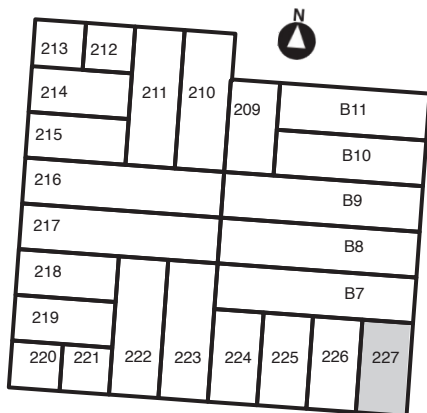

7600 West 27th. St. | St. Louis Pk., MN

For leasing information contact:
 lease@rentspace.com | rentspace.com | 952-929-8825

27W - 227				
Dimensions	Office	Warehouse	Total Sq. Ft.	Service
28'x51'	500 sq. ft	928 sq. ft.	1,428 sq. ft.	g,w,e 100amp
Restroom	Floor Drain	Service Door	Drive-In	Ceiling Ht.
1	2	1	1-12'12'	14'