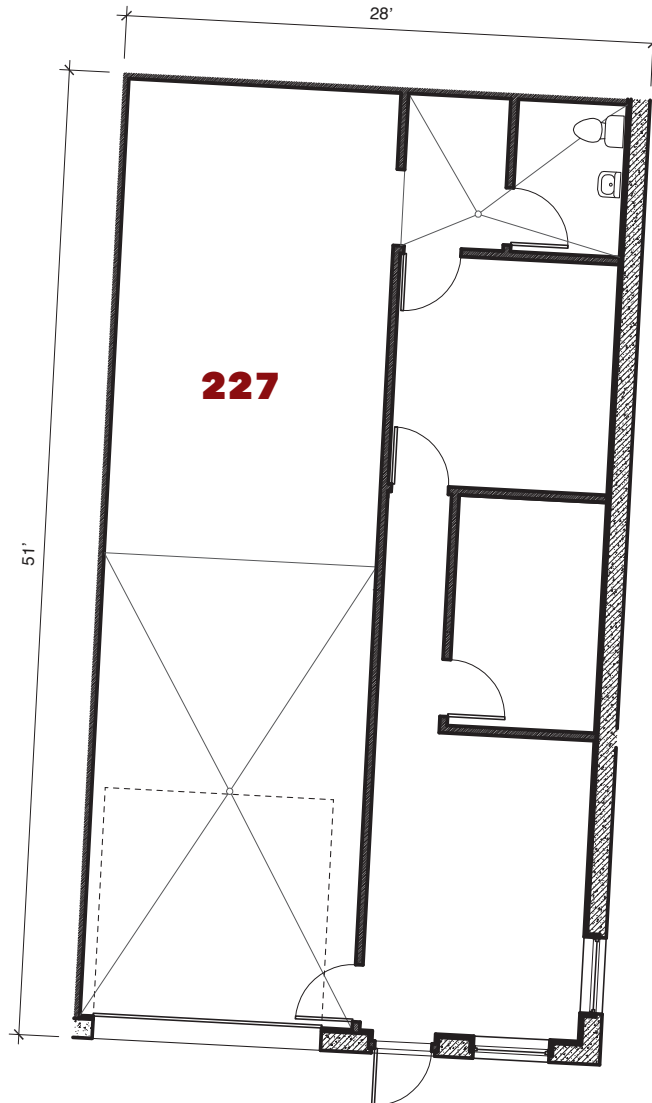

7600 West 27th. St. | St. Louis Pk., MN

For leasing information contact:
 lease@rentspace.com | rentspace.com | 952-929-8825

27W - 227				
Dimensions	Office	Warehouse	Total Sq. Ft.	Service
28'x51'	500 sq. ft	928 sq. ft.	1,428 sq. ft.	g,w,e 100amp
Restroom	Floor Drain	Service Door	Drive-In	Ceiling Ht.
1	2	1	1-12'12'	14'