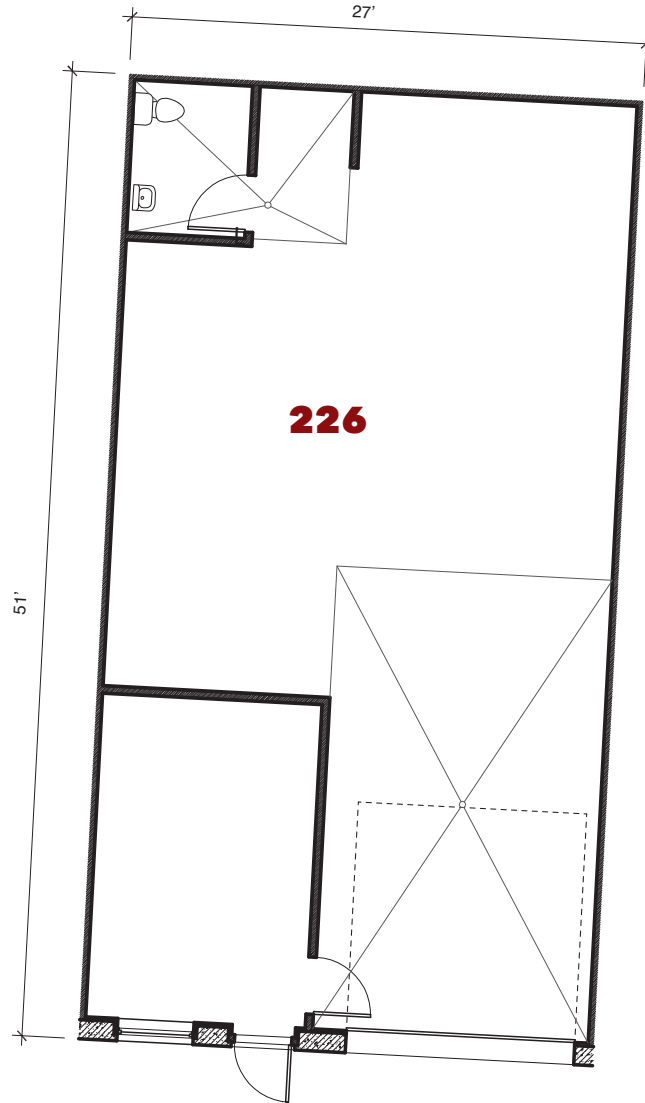

7600 West 27th. St. | St. Louis Pk., MN

For leasing information contact:
 lease@rentspace.com | rentspace.com | 952-929-8825

27W - 226				
Dimensions	Office	Warehouse	Total Sq. Ft.	Service
27'x51'	200 sq. ft	1,177 sq. ft.	1,377 sq. ft.	g,w,e 100amp
Restroom	Floor Drain	Service Door	Drive-In	Ceiling Ht.
1	2	1	1-12'12'	14'