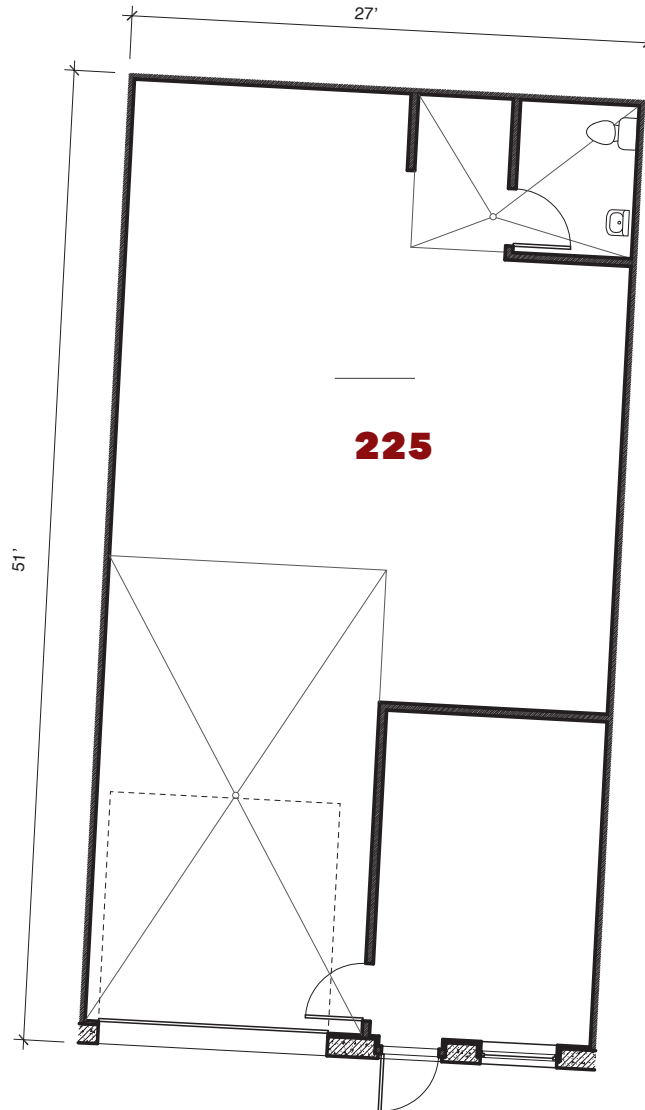

7600 West 27th. St. | St. Louis Pk., MN

For leasing information contact:
 lease@rentspace.com | rentspace.com | 952-929-8825

27W - 225				
Dimensions	Office	Warehouse	Total Sq. Ft.	Service
27'x51'	200 sq. ft	1,177 sq. ft.	1,377 sq. ft.	g,w,e 100amp
Restroom	Floor Drain	Service Door	Drive-In	Ceiling Ht.
1	2	1	1-12'12'	14'