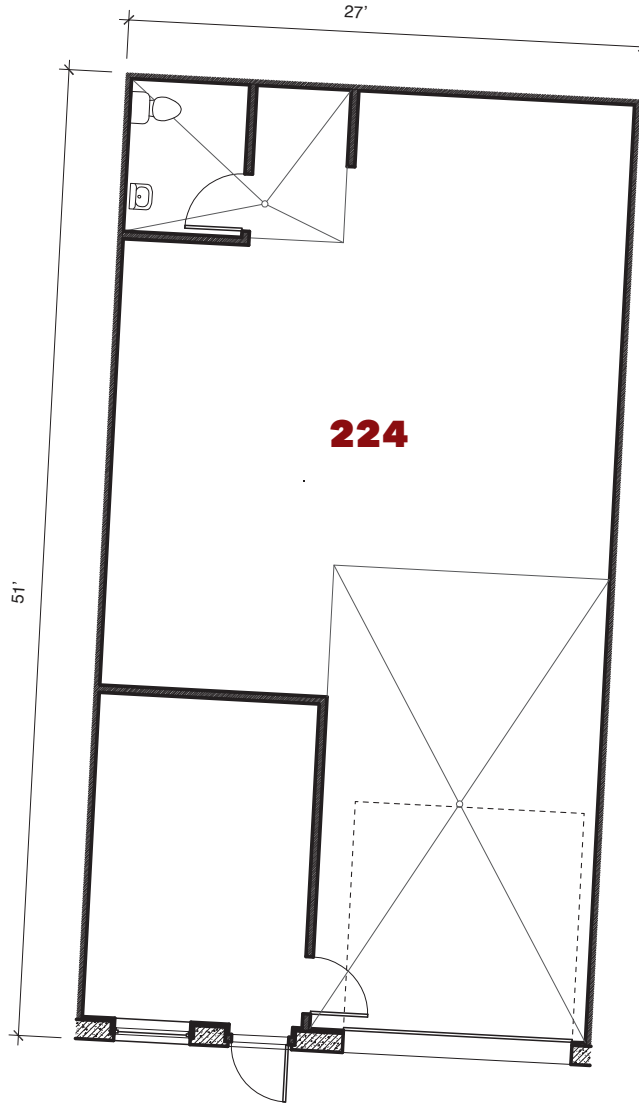

# 7600 West 27th. St. | St. Louis Pk., MN

For leasing information contact:  
 lease@rentspace.com | rentspace.com | 952-929-8825

<b>27W - 224</b>				
Dimensions	Office	Warehouse	Total Sq. Ft.	Service
27'x51'	200 sq. ft	1,140 sq. ft.	1,377 sq. ft.	g,w,e 100amp
Restroom	Floor Drain	Service Door	Drive-In	Ceiling Ht.
1	2	1	1-12'12'	14'