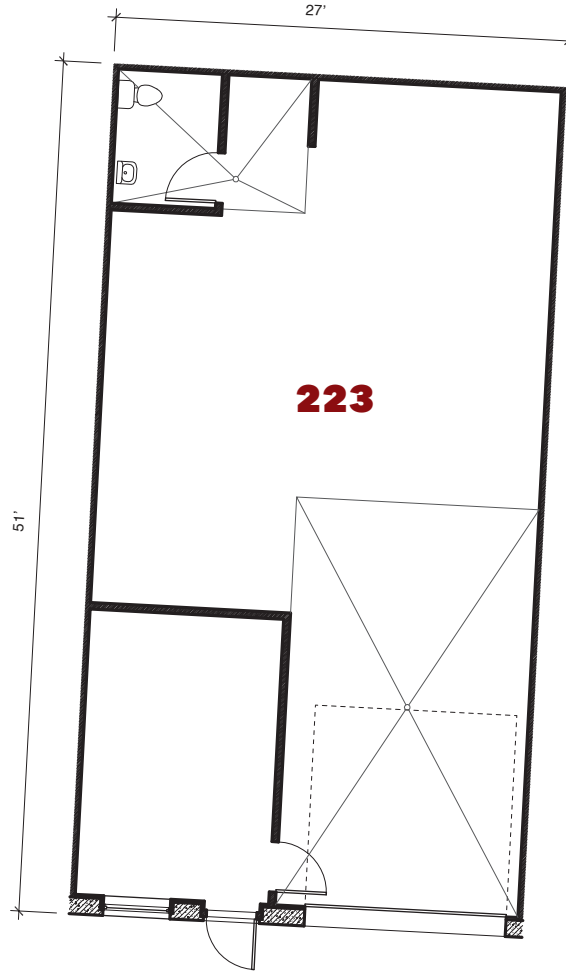

7600 West 27th. St. | St. Louis Pk., MN

For leasing information contact:
 lease@rentspace.com | rentspace.com | 952-929-8825

27W - 223				
Dimensions	Office	Warehouse	Total Sq. Ft.	Service
27'x76'	500 sq. ft	1,552 sq. ft.	2,052 sq. ft.	g,w,e 100amp
Restroom	Floor Drain	Service Door	Drive-In	Ceiling Ht.
1	2	1	1-12'12'	14'