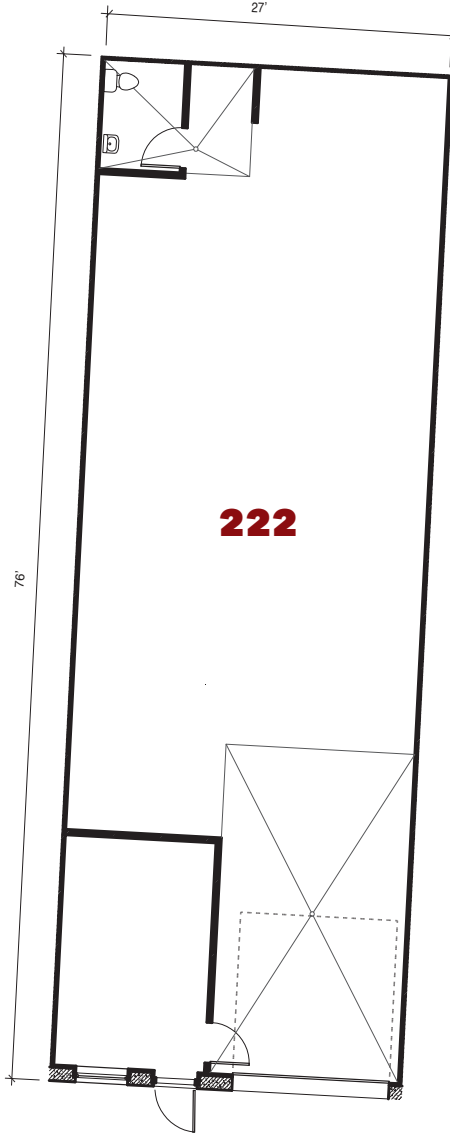

7600 West 27th. St. | St. Louis Pk., MN

For leasing information contact:
 lease@rentspace.com | rentspace.com | 952-929-8825

27W - 222				
Dimensions	Office	Warehouse	Total Sq. Ft.	Service
27'x76'	200 sq. ft	1,852 sq. ft.	2,052 sq. ft.	g,w,e 100amp
Restroom	Floor Drain	Service Door	Drive-In	Ceiling Ht.
1	2	1	1-12'12'	14'