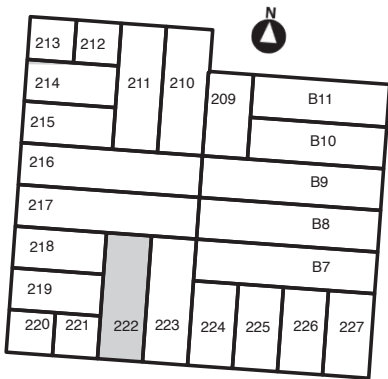

7600 West 27th. St. | St. Louis Pk., MN

For leasing information contact:
 lease@rentspace.com | rentspace.com | 952-929-8825

27W - 222				
Dimensions	Office	Warehouse	Total Sq. Ft.	Service
27'x76'	200 sq. ft	1,852 sq. ft.	2,052 sq. ft.	g,w,e 100amp
Restroom	Floor Drain	Service Door	Drive-In	Ceiling Ht.
1	2	1	1-12'12'	14'