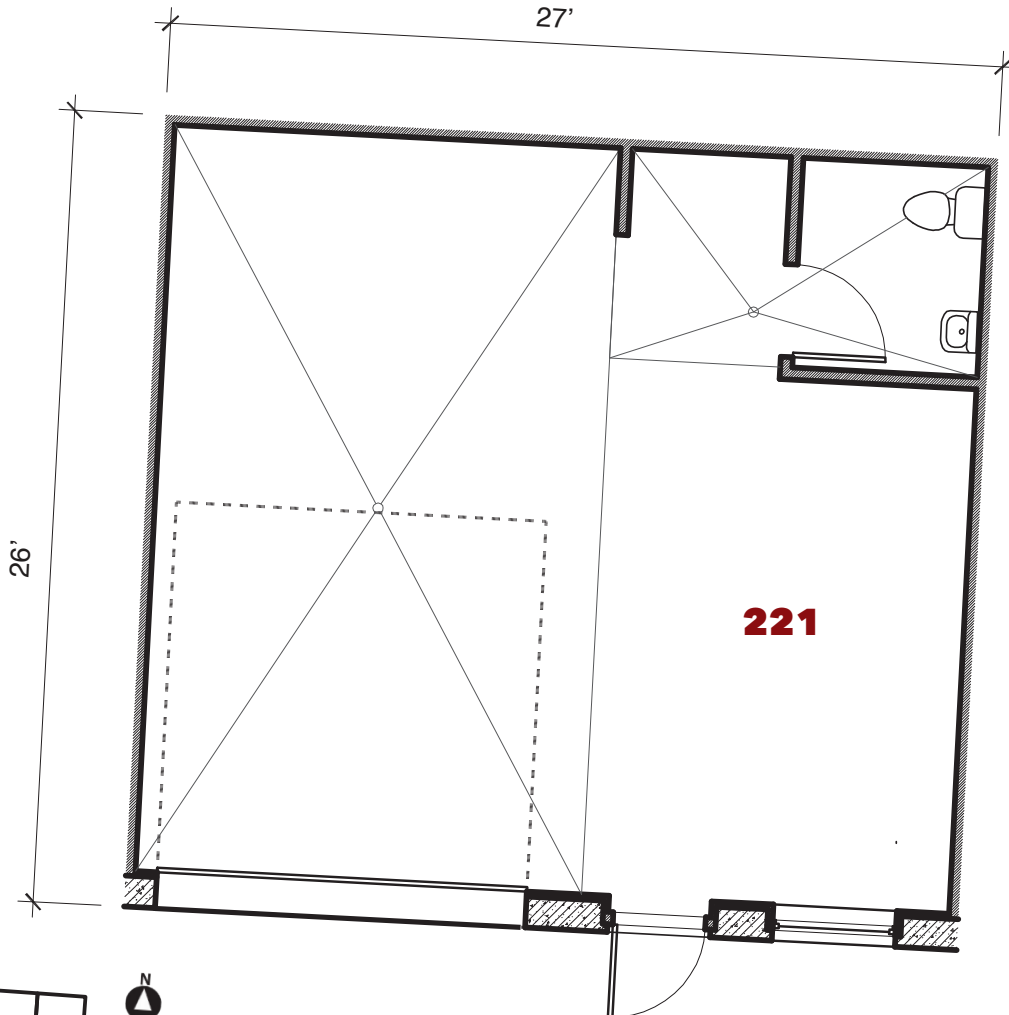

7600 West 27th. St. | St. Louis Pk., MN

For leasing information contact:
 lease@rentspace.com | rentspace.com | 952-929-8825

27W - 221				
Dimensions	Office	Warehouse	Total Sq. Ft.	Service
26'x27'		702 sq. ft.	702 sq. ft.	g,w,e 100amp
Restroom	Floor Drain	Service Door	Drive-In	Ceiling Ht.
1	2	1	1-12'12'	14'