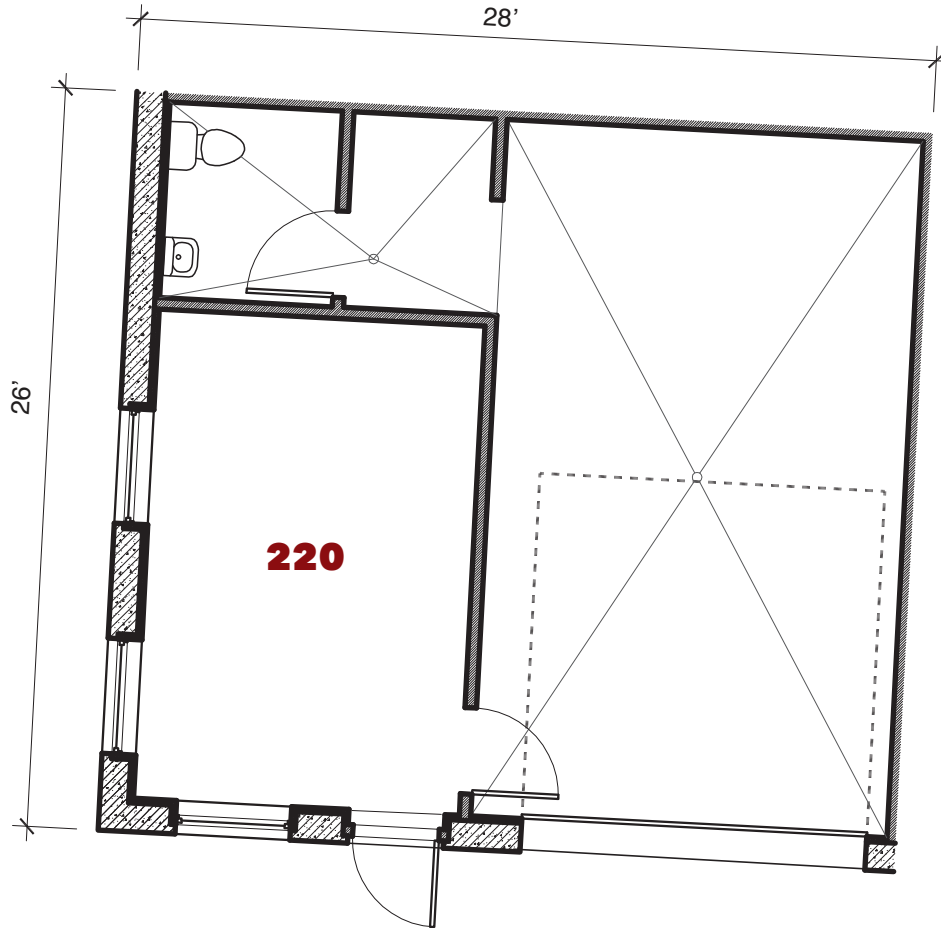

7600 West 27th. St. | St. Louis Pk., MN

For leasing information contact:
 lease@rentspace.com | rentspace.com | 952-929-8825

27W - 220				
Dimensions	Office	Warehouse	Total Sq. Ft.	Service
26'x28'	200 sq. ft	528 sq. ft.	728 sq. ft.	g,w,e 100amp
Restroom	Floor Drain	Service Door	Drive-In	Ceiling Ht.
1	2	1	1-12'12'	14'