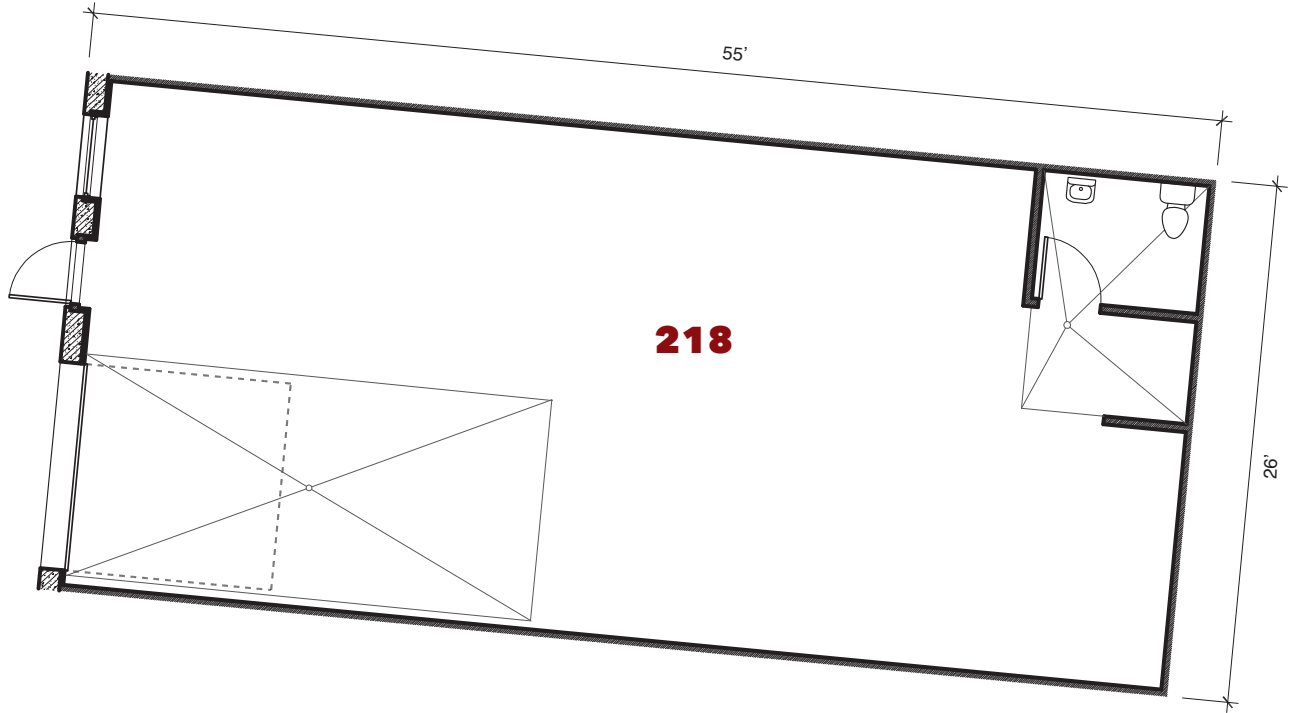

7600 West 27th. St. | St. Louis Pk., MN

For leasing information contact:
 lease@rentspace.com | rentspace.com | 952-929-8825

27W - 218				
Dimensions	Office	Warehouse	Total Sq. Ft.	Service
26'x55'		1,430 sq. ft.	1,430 sq. ft.	g,w,e 100amp
Restroom	Floor Drain	Service Door	Drive-In	Ceiling Ht.
1	2	1	1-12'12'	14'