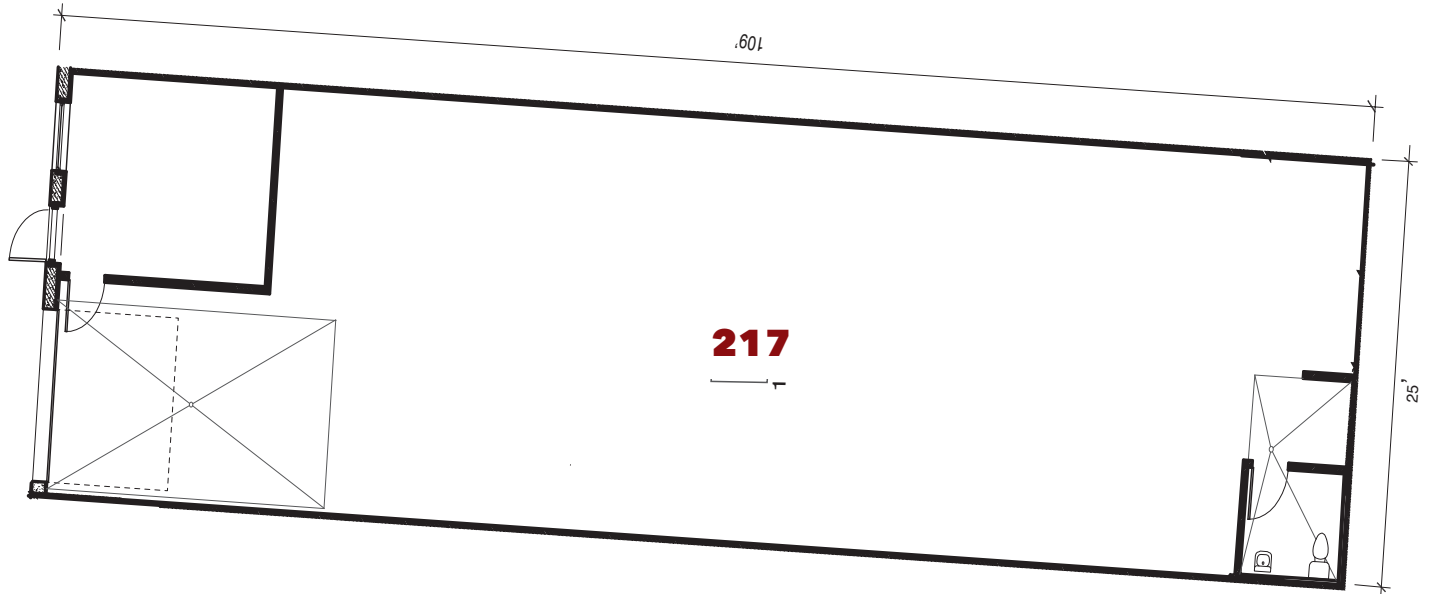

# 7600 West 27th. St. | St. Louis Pk., MN

For leasing information contact:  
 lease@rentspace.com | rentspace.com | 952-929-8825

<b>27W - 217</b>				
Dimensions	Office	Warehouse	Total Sq. Ft.	Service
26'x109'	200 sq. ft.	2,634 sq. ft.	2,834 sq. ft.	g,w,e 100amp
Restroom	Floor Drain	Service Door	Drive-In	Ceiling Ht.
1	2	1	1-12'12"	14'