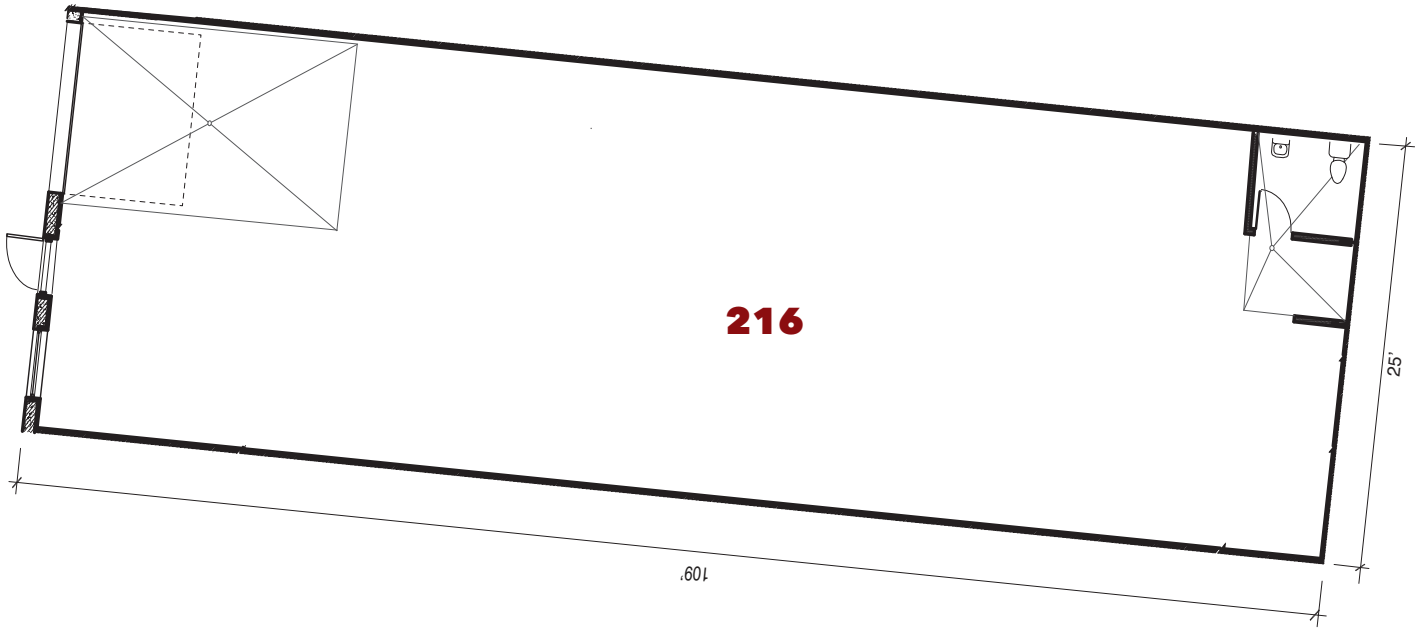

7600 West 27th. St. | St. Louis Pk., MN

For leasing information contact:
 lease@rentspace.com | rentspace.com | 952-929-8825

27W - 216				
Dimensions	Office	Warehouse	Total Sq. Ft.	Service
26'x109'		2,834 sq. ft.	2,834 sq. ft.	g,w,e 100amp
Restroom	Floor Drain	Service Door	Drive-In	Ceiling Ht.
1	2	1	1-12'12'	14'