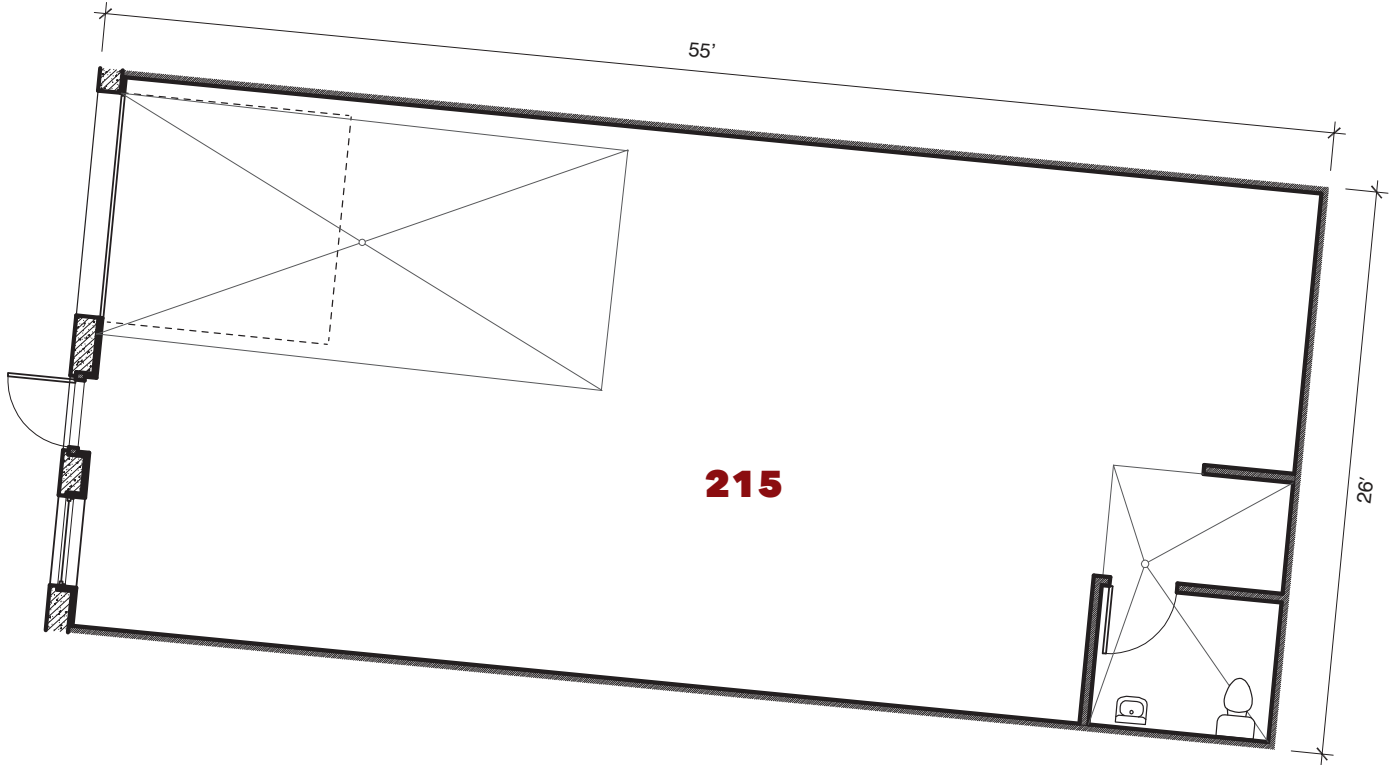

# 7600 West 27th. St. | St. Louis Pk., MN

For leasing information contact:  
 lease@rentspace.com | rentspace.com | 952-929-8825

<b>27W - 215</b>				
Dimensions	Office	Warehouse	Total Sq. Ft.	Service
26'x55'		1,430 sq. ft.	1,430 sq. ft.	g,w,e 100amp
Restroom	Floor Drain	Service Door	Drive-In	Ceiling Ht.
1	2	1	1-12'12"	14'