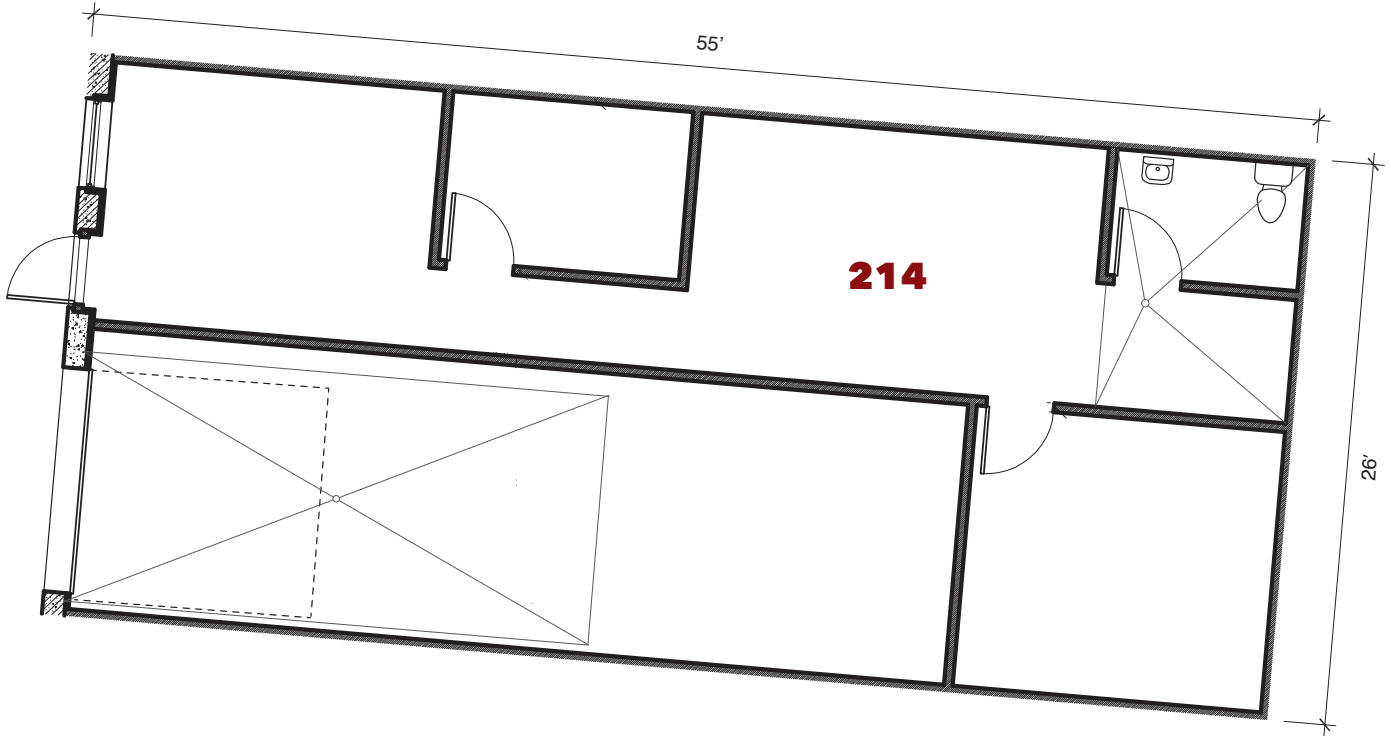

7600 West 27th. St. | St. Louis Pk., MN

For leasing information contact:
 lease@rentspace.com | rentspace.com | 952-929-8825

27W - 214				
Dimensions	Office	Warehouse	Total Sq. Ft.	Service
26'x55"	700 sq. ft	730 sq. ft.	1,430 sq. ft.	g,w,e 100amp
Restroom	Floor Drain	Service Door	Drive-In	Ceiling Ht.
1	2	1	1-12'12'	14'