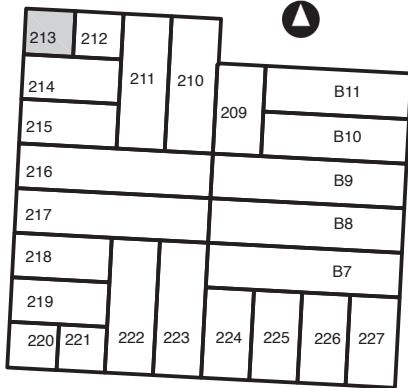

7600 West 27th. St. | St. Louis Pk., MN

For leasing information contact:
 lease@rentspace.com | rentspace.com | 952-929-8825

27W - 213				
Dimensions	Office	Warehouse	Total Sq. Ft.	Service
26'x27'	200 sq. ft	502 sq. ft.	702 sq. ft.	g,w,e 100amp
Restroom	Floor Drain	Service Door	Drive-In	Ceiling Ht.
1	2	1	1-12'12'	14'