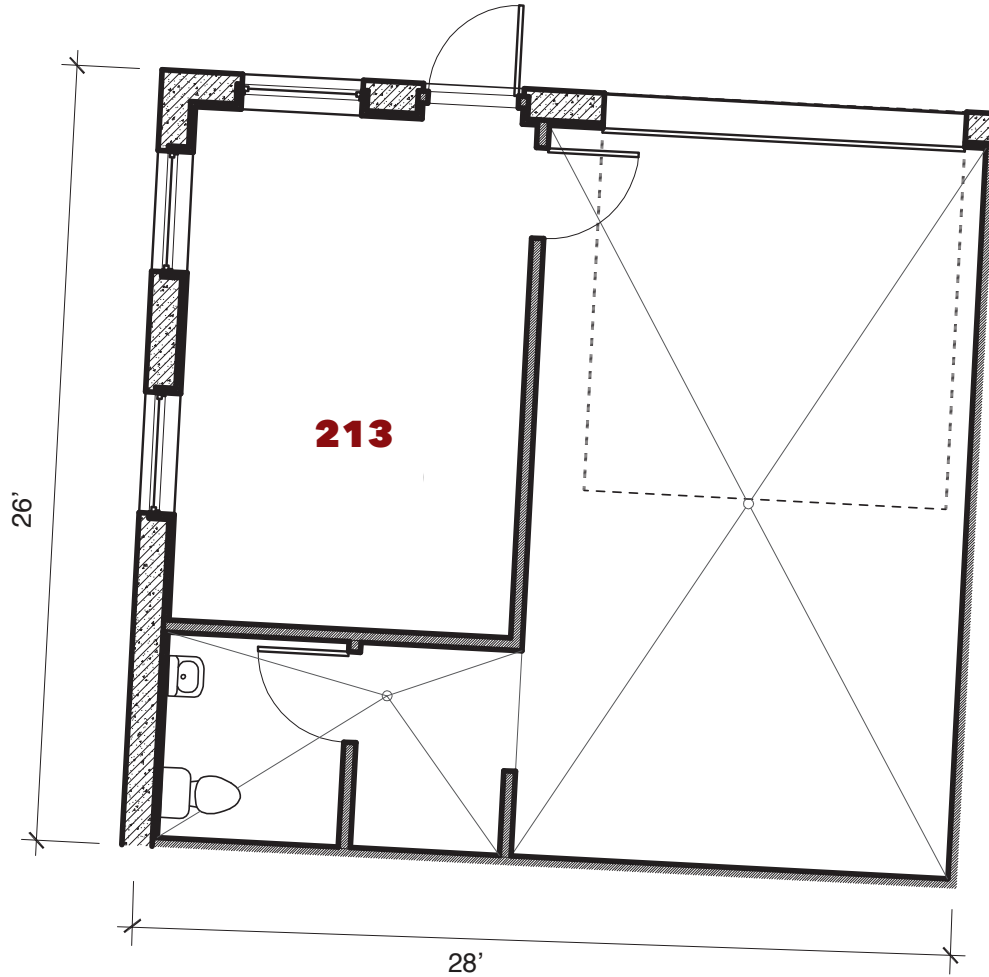

7600 West 27th. St. | St. Louis Pk., MN

For leasing information contact:
 lease@rentspace.com | rentspace.com | 952-929-8825

27W - 213				
Dimensions	Office	Warehouse	Total Sq. Ft.	Service
26'x27'	200 sq. ft	502 sq. ft.	702 sq. ft.	g,w,e 100amp
Restroom	Floor Drain	Service Door	Drive-In	Ceiling Ht.
1	2	1	1-12'12'	14'