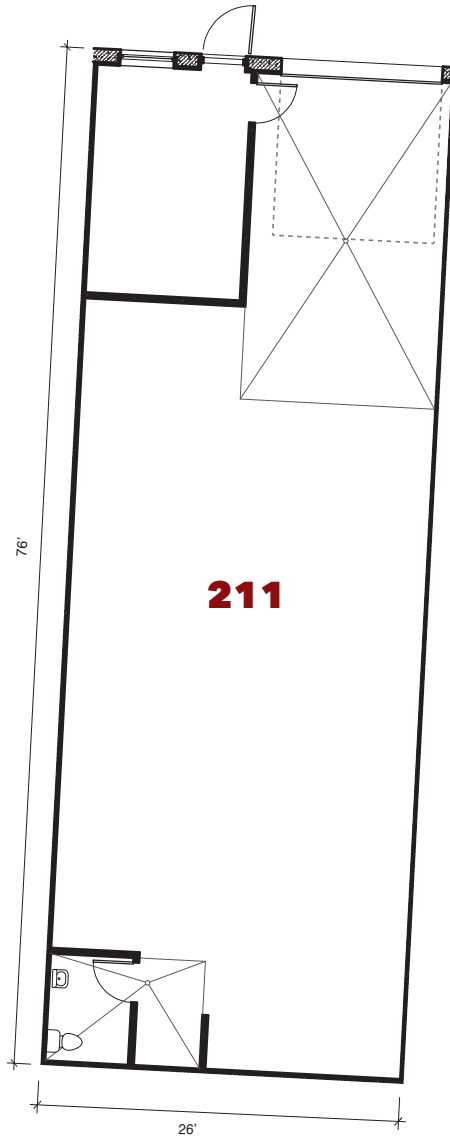

7600 West 27th. St. | St. Louis Pk., MN

For leasing information contact:
 lease@rentspace.com | rentspace.com | 952-929-8825

27W - 211				
Dimensions	Office	Warehouse	Total Sq. Ft.	Service
27'x76'	200 sq. ft	1,852 sq. ft.	2,052 sq. ft.	g,w,e 100amp
Restroom	Floor Drain	Service Door	Drive-In	Ceiling Ht.
1	2	1	1-12'12'	14'