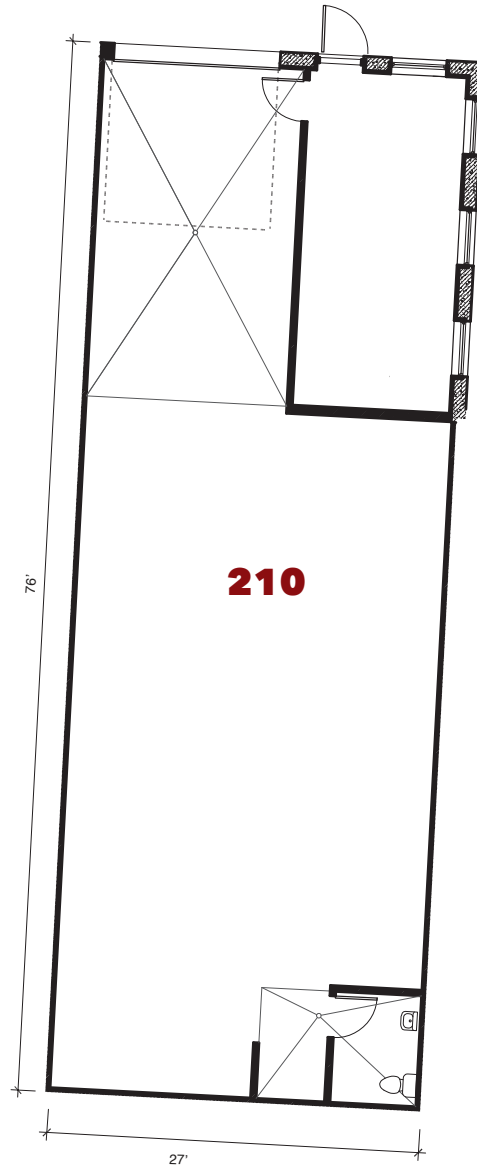

7600 West 27th. St. | St. Louis Pk., MN

For leasing information contact:
 lease@rentspace.com | rentspace.com | 952-929-8825

27W - 210				
Dimensions	Office	Warehouse	Total Sq. Ft.	Service
27'x76'	300 sq. ft	1,752 sq. ft.	2,052 sq. ft.	g,w,e 100amp
Restroom	Floor Drain	Service Door	Drive-In	Ceiling Ht.
1	2	1	1-12'12'	14'