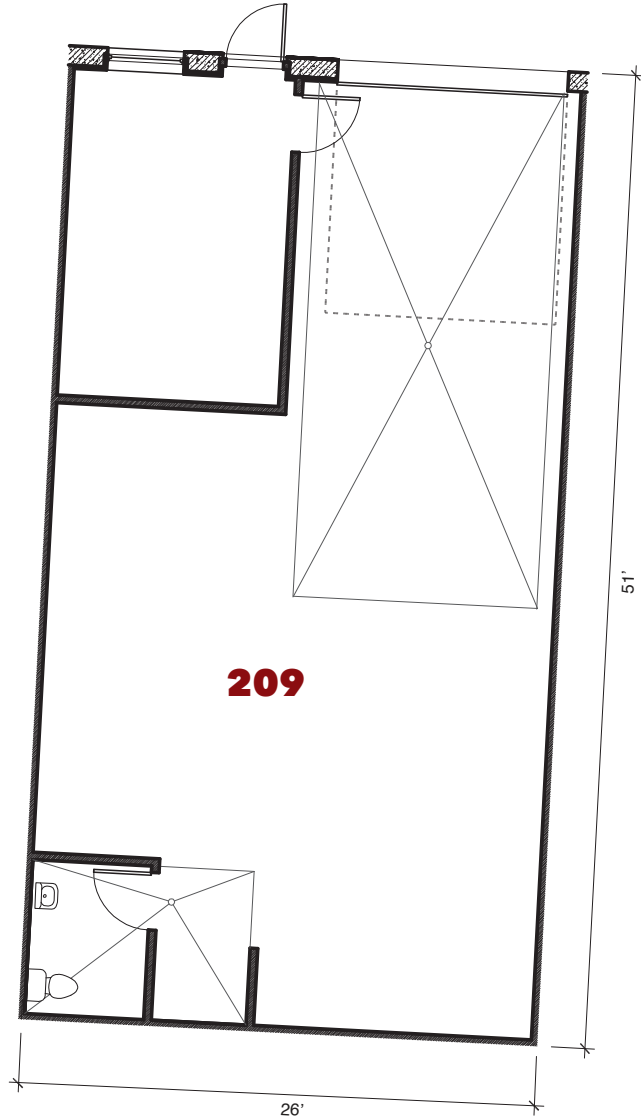

7600 West 27th. St. | St. Louis Pk., MN

For leasing information contact:
 lease@rentspace.com | rentspace.com | 952-929-8825

27W - 209				
Dimensions	Office	Warehouse	Total Sq. Ft.	Service
26'x51'	200 sq. ft	1,126 sq. ft.	1,326 sq. ft.	g,w,e 100amp
Restroom	Floor Drain	Service Door	Drive-In	Ceiling Ht.
1	2	1	1-12'12'	14'