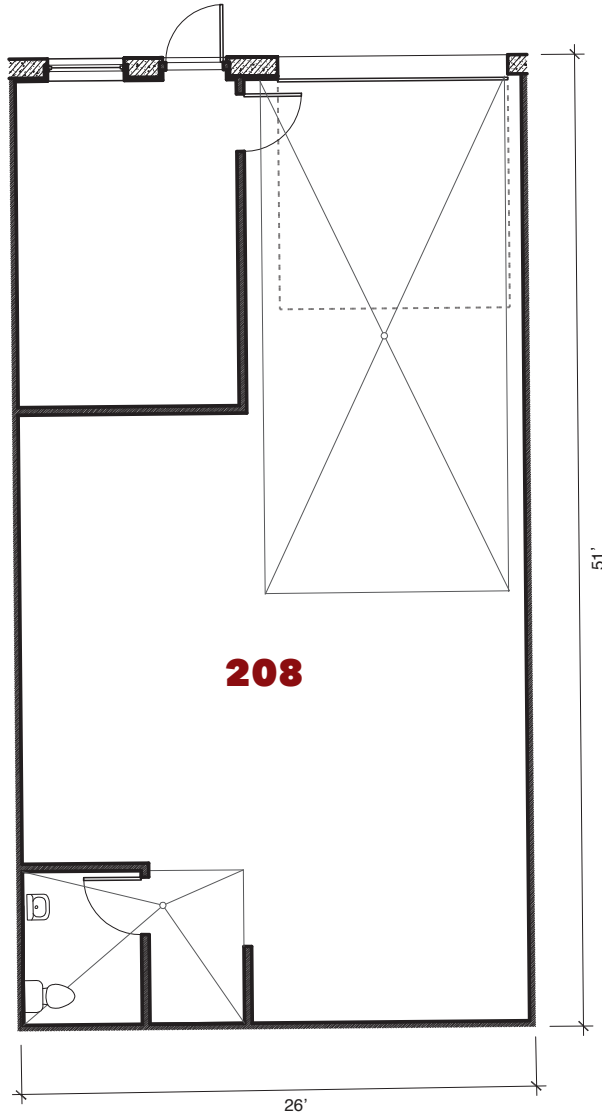

# 7600 West 27th. St. | St. Louis Pk., MN

For leasing information contact:  
 lease@rentspace.com | rentspace.com | 952-929-8825

<b>27W - 208</b>				
Dimensions	Office	Warehouse	Total Sq. Ft.	Service
27'x 26'	200 sq. ft	502 sq. ft.	702 sq. ft.	g,w,e 100amp
Restroom	Floor Drain	Service Door	Drive-In	Ceiling Ht.
1	2	1	1-12'12'	14'