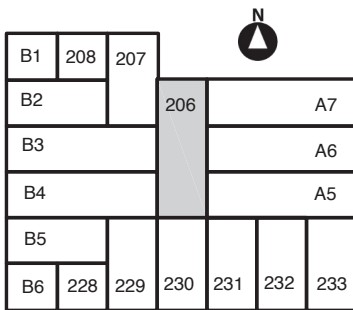

# 7600 West 27th. St. | St. Louis Pk., MN

For leasing information contact:  
 lease@rentspace.com | rentspace.com | 952-929-8825

<b>27W - 206</b>				
Dimensions	Office	Warehouse	Total Sq. Ft.	Service
27'x76'	200 sq. ft	1,852 sq. ft.	2,052 sq. ft.	g,w,e 100amp
Restroom	Floor Drain	Service Door	Drive-In	Ceiling Ht.
1	2	1	1-12'12'	14'