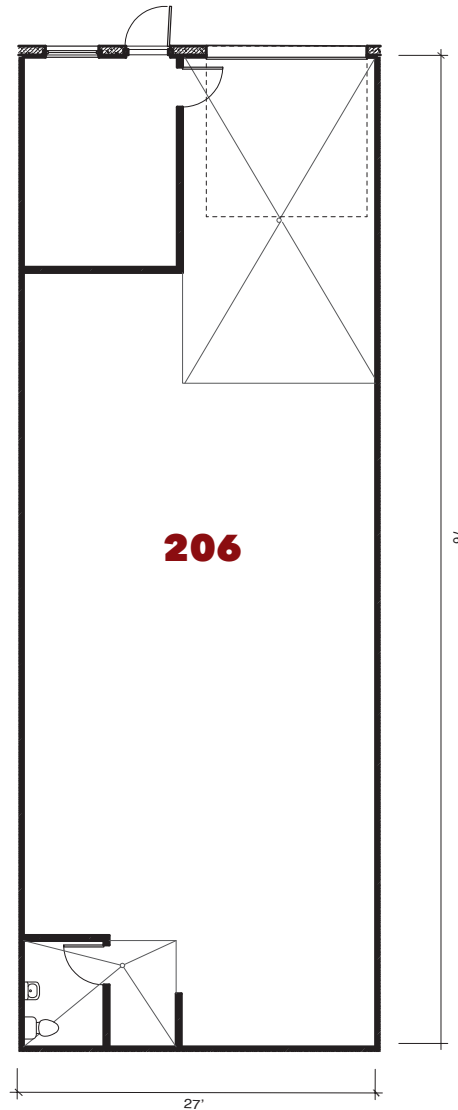

# 7600 West 27th. St. | St. Louis Pk., MN

For leasing information contact:  
 lease@rentspace.com | rentspace.com | 952-929-8825

<b>27W - 206</b>				
Dimensions	Office	Warehouse	Total Sq. Ft.	Service
27'x76'	200 sq. ft	1,852 sq. ft.	2,052 sq. ft.	g,w,e 100amp
Restroom	Floor Drain	Service Door	Drive-In	Ceiling Ht.
1	2	1	1-12'12'	14'