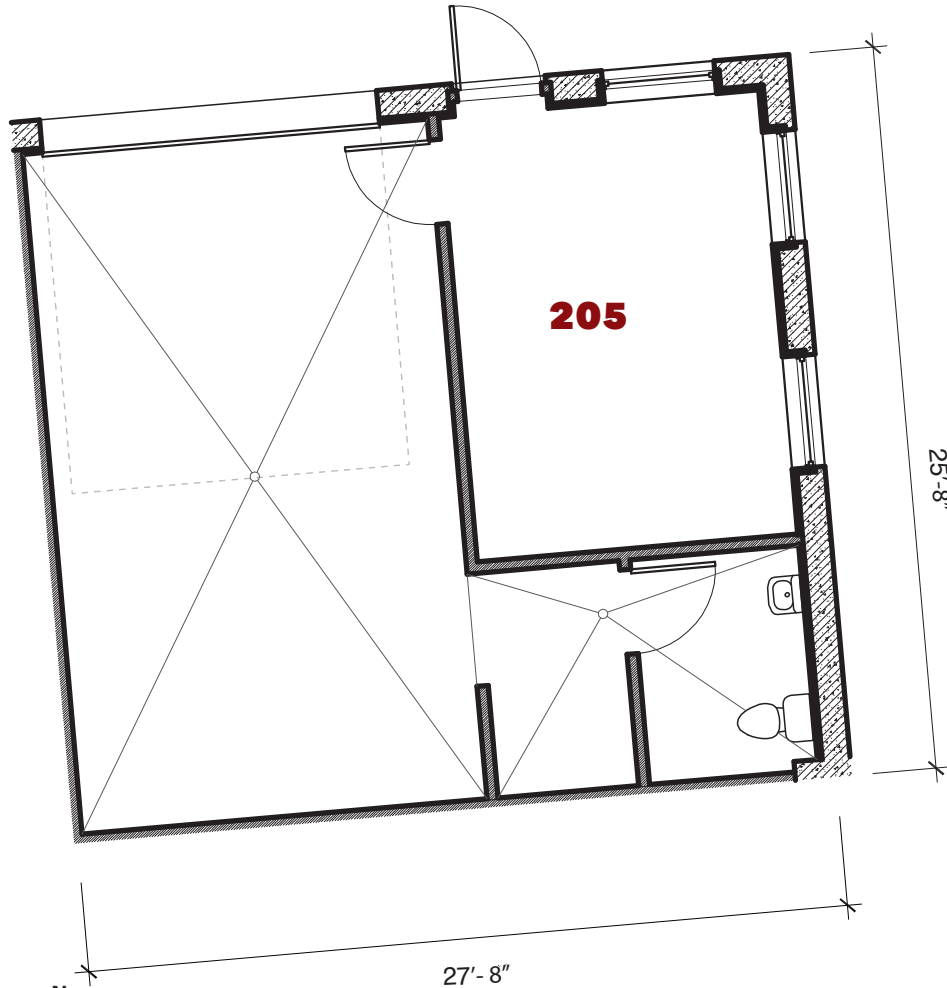

7600 West 27th. St. | St. Louis Pk., MN

For leasing information contact:
 lease@rentspace.com | rentspace.com | 952-929-8825

27W - 205				
Dimensions	Office	Warehouse	Total Sq. Ft.	Service
26' x 28'	200 sq. ft	528 sq. ft.	728 sq. ft.	g,w,e 100amp
Restroom	Floor Drain	Service Door	Drive-In	Ceiling Ht.
1	2	1	1-12'12'	14'