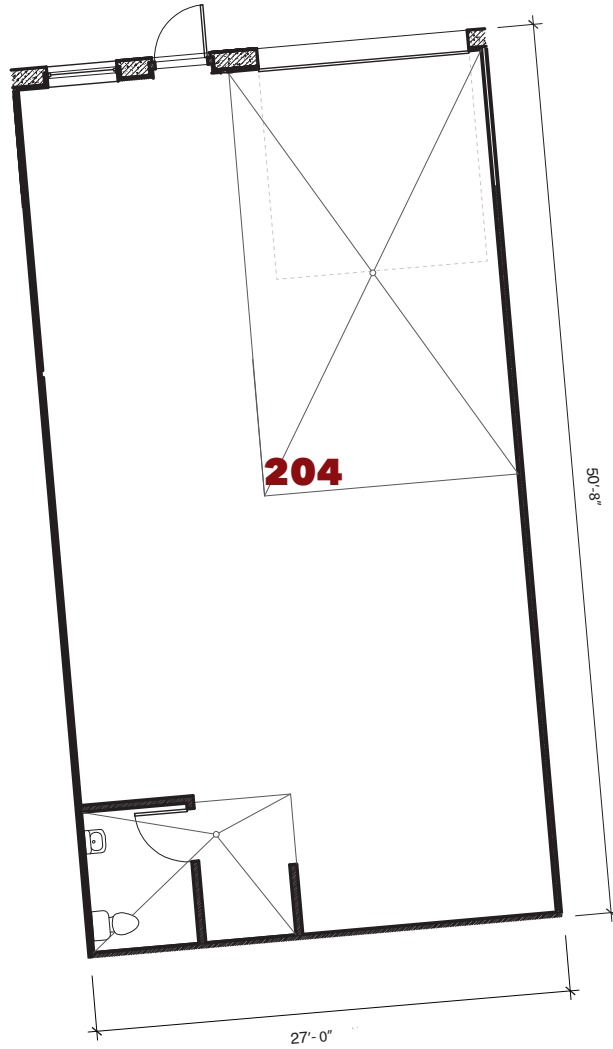

7600 West 27th. St. | St. Louis Pk., MN

For leasing information contact:
 lease@rentspace.com | rentspace.com | 952-929-8825

27W - 204				
Dimensions	Office	Warehouse	Total Sq. Ft.	Service
27'x 51'		1,377 sq. ft.	1,377 sq. ft.	g,w,e 100amp
Restroom	Floor Drain	Service Door	Drive-In	Ceiling Ht.
1	2	1	1-12'12'	14'