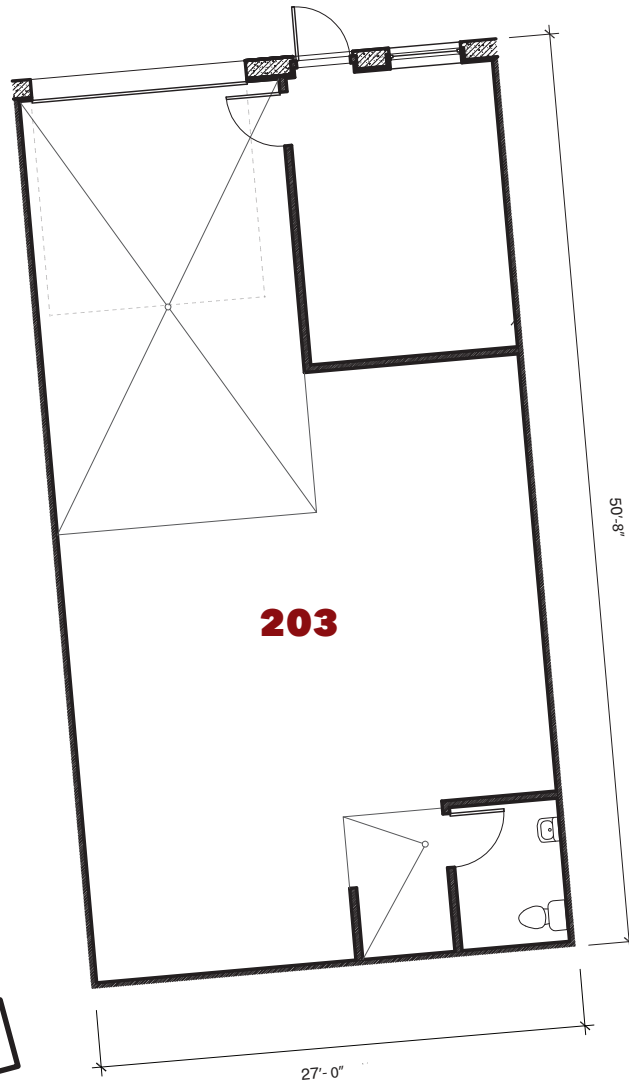

7600 West 27th. St. | St. Louis Pk., MN

For leasing information contact:
 lease@rentspace.com | rentspace.com | 952-929-8825

27W - 203				
Dimensions	Office	Warehouse	Total Sq. Ft.	Service
27'x 51'	200 sq. ft	1,177 sq. ft.	1,377 sq. ft.	g,w,e 100amp
Restroom	Floor Drain	Service Door	Drive-In	Ceiling Ht.
1	2	1	1-12'12'	14'