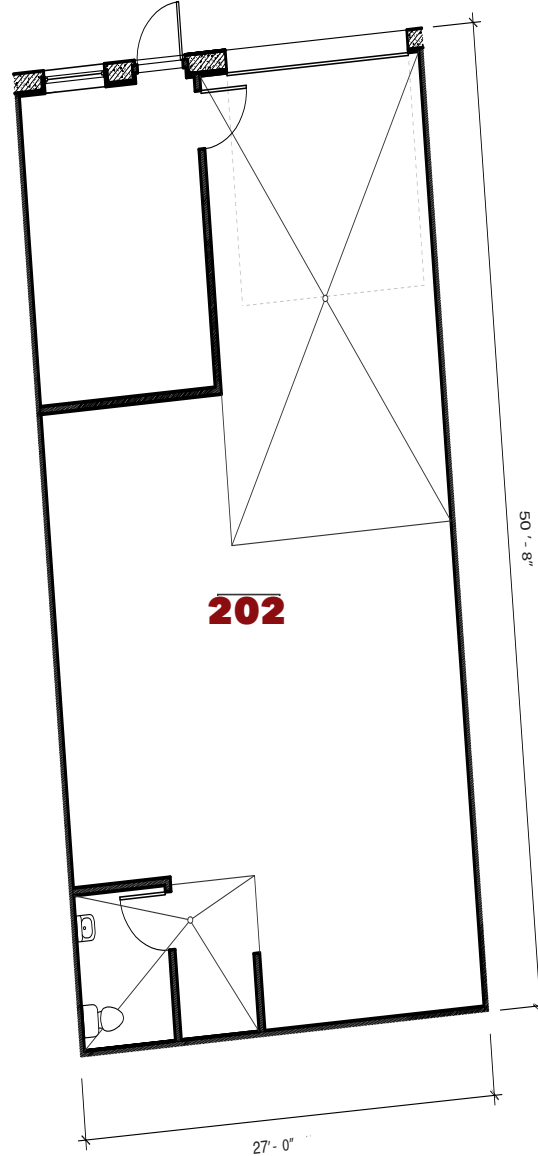

7600 West 27th. St. | St. Louis Pk., MN

For leasing information contact:
 lease@rentspace.com | rentspace.com | 952-929-8825

27W - 202				
Dimensions	Office	Warehouse	Total Sq. Ft.	Service
50.8'x27'	200 sq. ft	1,171 sq. ft.	1,371 sq. ft.	g,w,e 100amp
Restroom	Floor Drain	Service Door	Drive-In/Dock-Common	Ceiling Ht.
1	2	1	1-12'x12'	14'