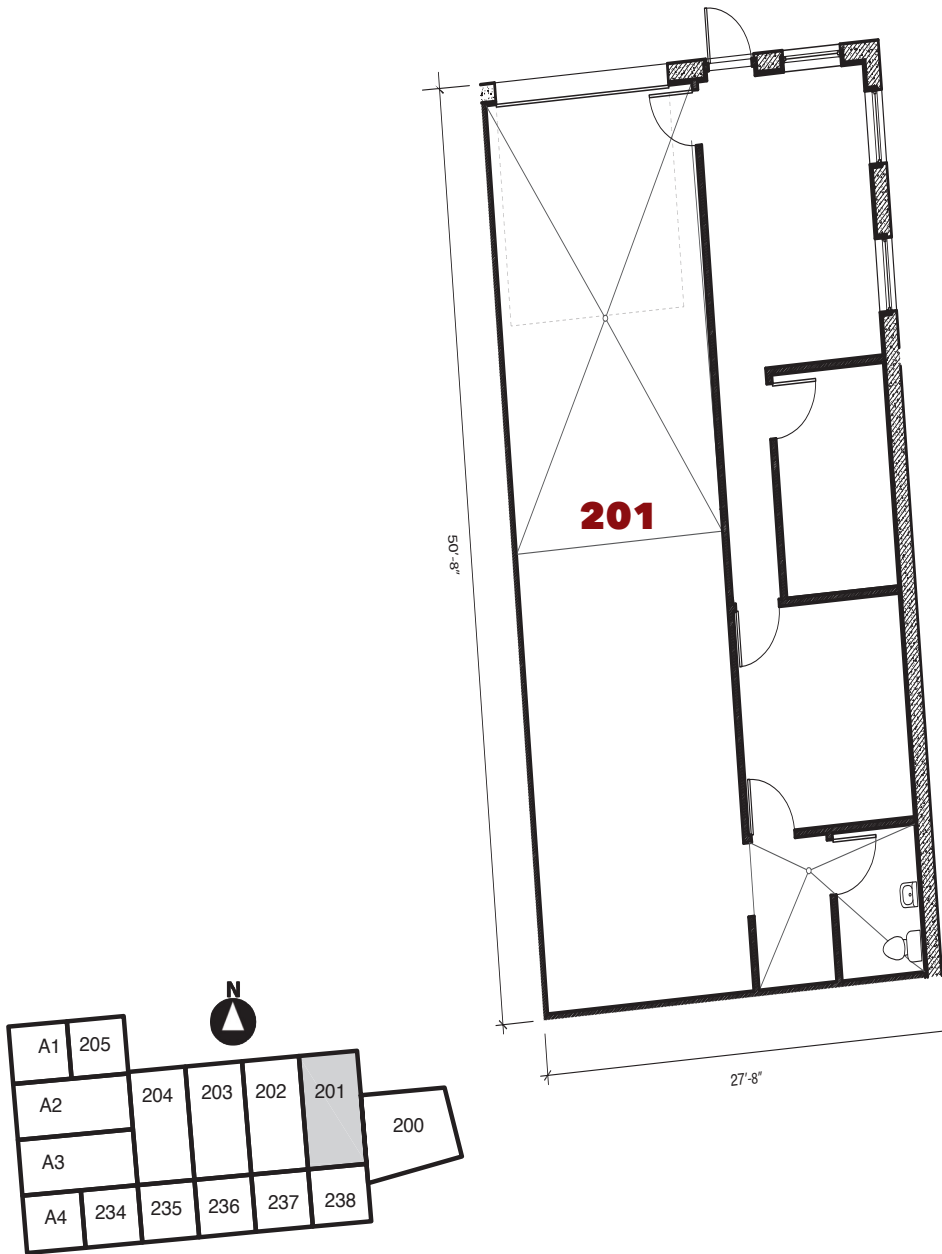

7600 West 27th. St. | St. Louis Pk., MN

For leasing information contact:
 lease@rentspace.com | rentspace.com | 952-929-8825

27W - 201				
Dimensions	Office	Warehouse	Total Sq. Ft.	Service
51'x26'	500 sq. ft	1,500 sq. ft.	1,377 sq. ft.	g,w,e 100amp
Restroom	Floor Drain	Service Door	Drive-In/Dock-Common	Ceiling Ht.
1	2	1	1-12'12"	14'